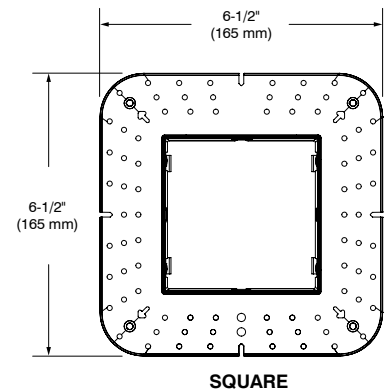

SPECIFICATION SHEET

ISA3R-ISA3S

3.5" Series - Ardito

Insulated Housing

CODIFICATION EXAMPLE

ORDERING CODE

MODEL	SERIES	TYPE OF APERTURE	DRIVER	PERFORMANCE	COMPLIANCE OPTION
ISA	3		V		
ISA Ardito Insulated Housing	3 3" Series	R Round S Square	V ELV / 0-10V	1 1,300 lumens 2 1,900 lumens L WD or CT	X Chicago Plenum

WD: Warm Dimming
CT: Color Tuning

MUD-IN-PLATE OPTION

Code: MIPA3R (round)
MIPA3S (square)

CONTRASTE

1009, rue du Parc Industriel
Lévis (Québec) G6Z 1C5 Canada
Tel.: 1-888-839-4624
Fax.: 1-877-839-7057
contrastlighting.com
info@contrastlighting.com

© 2017 Contrast Lighting M.L. Inc.
All rights reserved

Contrast Lighting M.L. Inc. reserves the right to make changes in specifications and/or to discontinue any product at any time without notice or obligation and will not be liable for any consequences resulting from the use of this publication.