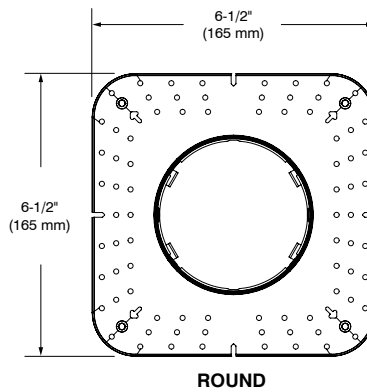

SPECIFICATION SHEET

ISA3R-ISA3S

3.5" Series - Ardito

Insulated Housing

CODIFICATION EXAMPLE

ORDERING CODE

MODEL	SERIES	TYPE OF APERTURE	DRIVER	PERFORMANCE	COMPLIANCE OPTION
ISA	3		V		
ISA Ardito Insulated Housing	3 3" Series	R Round S Square	V ELV / 0-10V	1 1,300 lumens 2 1,900 lumens L WD or CT	X Chicago Plenum

WD: Warm Dimming
CT: Color Tuning

MUD-IN-PLATE OPTION

Code: MIPA3R (round)
MIPA3S (square)

CONTRASTE

1009, rue du Parc Industriel
Lévis (Québec) G6Z 1C5 Canada
Tel.: 1-888-839-4624
Fax.: 1-877-839-7057
contrastlighting.com
info@contrastlighting.com

© 2017 Contrast Lighting M.L. Inc.
All rights reserved

Contrast Lighting M.L. Inc. reserves the right to make changes in specifications and/or to discontinue any product at any time without notice or obligation and will not be liable for any consequences resulting from the use of this publication.