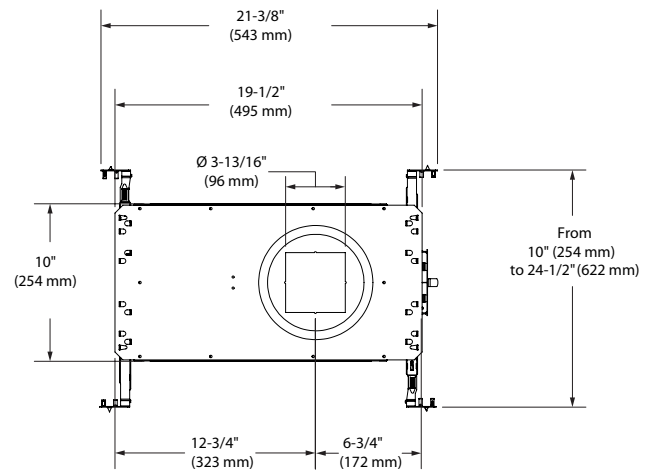

CONTRASTE

1009, rue du Parc Industriel
Lévis (Québec) G6Z 1C5 Canada
Tel.: 1-888-839-4624
Fax.: 1-877-839-7057
contrastlighting.com
info@contrastlighting.com

© 2017 Contrast Lighting M.L. Inc.
All rights reserved

Contrast Lighting M.L. Inc. reserves the right to make changes in specifications and/or to discontinue any product at any time without notice or obligation and will not be liable for any consequences resulting from the use of this publication.