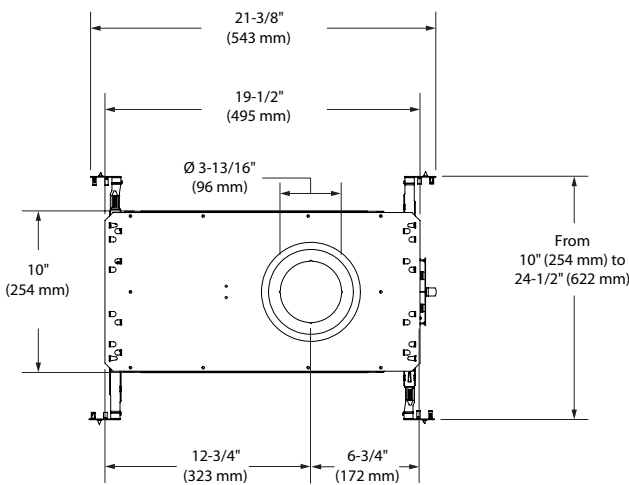

CONTRASTE

1009, rue du Parc Industriel
Lévis (Québec) G6Z 1C5 Canada
Tel.: 1-888-839-4624
Fax.: 1-877-839-7057
contrastlighting.com
info@contrastlighting.com

© 2017 Contrast Lighting M.L. Inc.
All rights reserved

Contrast Lighting M.L. Inc. reserves the right to make changes in specifications and/or to discontinue any product at any time without notice or obligation and will not be liable for any consequences resulting from the use of this publication.