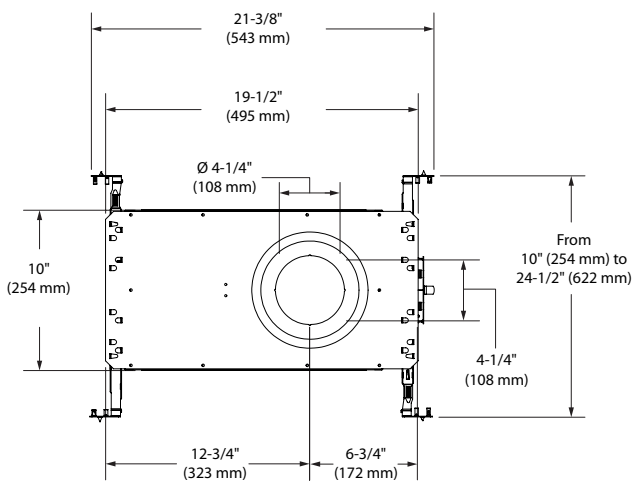

CONTRASTE

1009, rue du Parc Industriel
Lévis (Québec) G6Z 1C5 Canada
Tel.: 1-888-839-4624
Fax.: 1-877-839-7057
contrastlighting.com
info@contrastlighting.com

© 2017 Contrast Lighting M.L. Inc.
All rights reserved

Contrast Lighting M.L. Inc. reserves the right to make changes in specifications and/or to discontinue any product at any time without notice or obligation and will not be liable for any consequences resulting from the use of this publication.