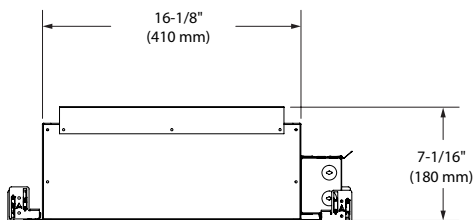

CONTRASTE

1009, rue du Parc Industriel
Lévis (Québec) G6Z 1C5 Canada
Tel.: 1-888-839-4624
Fax.: 1-877-839-7057
contrastlighting.com
info@contrastlighting.com

© 2017 Contrast Lighting M.L. Inc.
All rights reserved

Contrast Lighting M.L. Inc. reserves the right to make changes in specifications and/or to discontinue any product at any time without notice or obligation and will not be liable for any consequences resulting from the use of this publication.