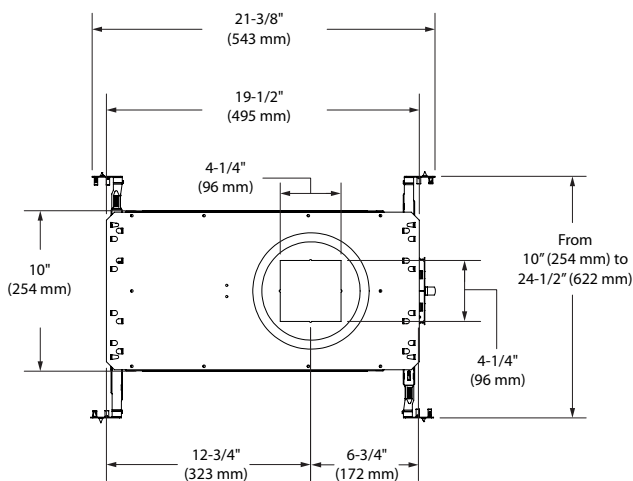

CONTRASTE

1009, rue du Parc Industriel
Lévis (Québec) G6Z 1C5 Canada
Tel.: 1-888-839-4624
Fax.: 1-877-839-7057
contrastlighting.com
info@contrastlighting.com

© 2017 Contrast Lighting M.L. Inc.
All rights reserved

Contrast Lighting M.L. Inc. reserves the right to make changes in specifications and/or to discontinue any product at any time without notice or obligation and will not be liable for any consequences resulting from the use of this publication.