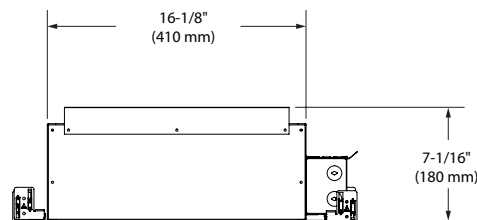

CONTRASTE

1009, rue du Parc Industriel
Lévis (Québec) G6Z 1C5 Canada
Tel.: 1-888-839-4624
Fax.: 1-877-839-7057
contrastlighting.com
info@contrastlighting.com

© 2017 Contrast Lighting M.L. Inc.
All rights reserved

Contrast Lighting M.L. Inc. reserves the right to make changes in specifications and/or to discontinue any product at any time without notice or obligation and will not be liable for any consequences resulting from the use of this publication.