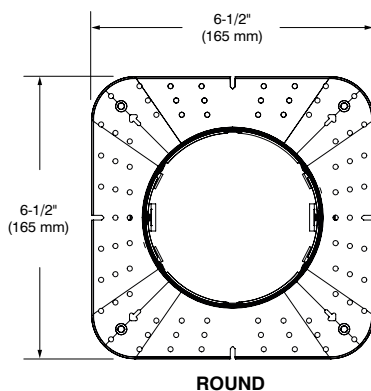

ISA4R-ISA4S

4" Series - Ardito

Insulated Housing

CODIFICATION EXAMPLE

ORDERING CODE

MODEL	SERIES	TYPE OF APERTURE	DRIVER	PERFORMANCE	COMPLIANCE OPTION
ISA	4		V		
ISA Ardito Insulated Housing	4 4" Series	R Round S Square	V ELV / 0-10V	1 1,300 lumens 2 1,900 lumens L WD or CT	X Standard Chicago Plenum

WD: Warm Dimming
CT: Color Tuning

MUD-IN-PLATE OPTION

Code: MIPA4R (round)
MIPA4S (square)

CONTRASTE

1009, rue du Parc Industriel
Lévis (Québec) G6Z 1C5 Canada
Tel.: 1-888-839-4624
Fax.: 1-877-839-7057
contrastlighting.com
info@contrastlighting.com

© 2017 Contrast Lighting M.L. Inc.
All rights reserved

Contrast Lighting M.L. Inc. reserves the right to make changes in specifications and/or to discontinue any product at any time without notice or obligation and will not be liable for any consequences resulting from the use of this publication.