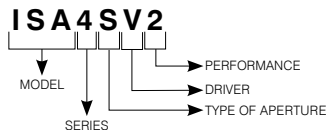

# ISA4R-ISA4S

4" Series - Ardito

Insulated Housing

CODIFICATION EXAMPLE

ORDERING CODE

MODEL	SERIES	TYPE OF APERTURE	DRIVER	PERFORMANCE	COMPLIANCE OPTION
<b>ISA</b>	<b>4</b>		<b>V</b>		
<b>ISA</b> Ardito Insulated Housing	<b>4</b> 4" Series	<b>R</b> Round <b>S</b> Square	<b>V</b> ELV / 0-10V	<b>1</b> 1,300 lumens <b>2</b> 1,900 lumens <b>L</b> WD or CT	<b>X</b> Standard Chicago Plenum