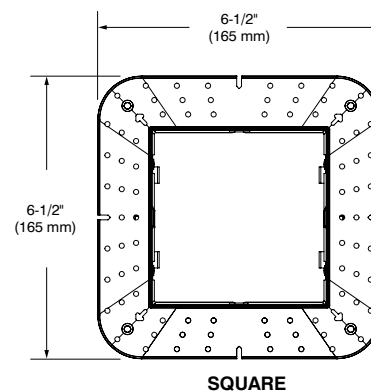

ISA4R-ISA4S

4" Series - Ardito

Insulated Housing

CODIFICATION EXAMPLE

ORDERING CODE

MODEL	SERIES	TYPE OF APERTURE	DRIVER	PERFORMANCE	COMPLIANCE OPTION
ISA	4		V		
ISA Ardito Insulated Housing	4 4" Series	R Round S Square	V ELV / 0-10V	1 1,300 lumens 2 1,900 lumens L WD or CT	X Standard Chicago Plenum

WD: Warm Dimming
CT: Color Tuning

MUD-IN-PLATE OPTION

Code: MIPA4R (round)
MIPA4S (square)

CONTRASTE

1009, rue du Parc Industriel
Lévis (Québec) G6Z 1C5 Canada
Tel.: 1-888-839-4624
Fax.: 1-877-839-7057
contrastlighting.com
info@contrastlighting.com

© 2017 Contrast Lighting M.L. Inc.
All rights reserved

Contrast Lighting M.L. Inc. reserves the right to make changes in specifications and/or to discontinue any product at any time without notice or obligation and will not be liable for any consequences resulting from the use of this publication.