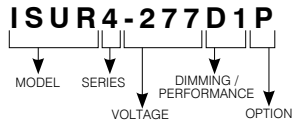

CODIFICATION EXAMPLE FOR 277V

ORDERING CODES for 277V

MODEL	SERIES	VOLTAGE	DIMMING / PERFORMANCE	OPTION
ISUR	4	-277		
ISUR Classic IC and Air Tight New Construction	4 4" Series	-277 277V	D1 0-10V / 10W D2 0-10V / 15W 2 Non-Dimmable / 15W	P* Chicago Plenum and Polyurethane

Contraste suggests ordering **D2 (0-10V/15W)** dimming type and performance to use with Warm Dimming

* Chicago Plenum / Polyurethane with performance 1 (D1P)
Chicago Plenum only with Performance 2 (D2P and 2P)