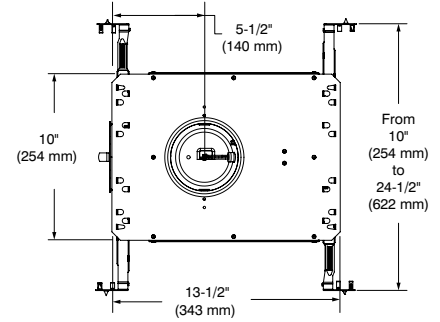

ISUR4

4" URBAI Series

Classic IC and Air Tight New Construction Housing

Project _____

Notes _____

Fixture Type _____

Date _____

SPECIFICATIONS

HOUSING DETAILS

Up to 0,051" (1,3 mm) thick galvanized steel housing with integrated "IC" box.

Approved for installation in insulated ceilings and in direct contact with insulating material (except polyurethane).

Conformity option for direct contact with polyurethane in performance 1 only (P option).

33-1/2 in³ junction box.

Below-ceiling accessible.

MOUNTING

Cutout diameter:
ø 4-1/4" (108 mm)

Can fit ceilings up to 2" (51 mm) thick.

Requires a 6" (152 mm) clearance beyond the ceiling material.

Snap-in hooks for ease of installation and a perfect fit to ceiling.

Mounting bars extend from 10" (254 mm) to 24-1/2" (622 mm) to fit in most ceilings.

No light leakage.

PERFORMANCE

1: 10W IC
up to 1,018 lm

2: 15W IC
up to 1,326 lm

Warm Dimming (WD)
up to 650 lm

VOLTAGE

120 Volts
277 Volts
120 / 277 Volts (universal)

DIMMING

ELV: 120V only
0-10V: Sourcing driver
(Sinking Control)
120V or 277V

We invite you to consult frequently our Website to find our suggested compatible dimmers list:
www.contrastlighting.com

COMPATIBLE TRIMS

JA8 LISTED JA8 CERTIFIED (CEC)

UR4A, UR4B, UR4C, UR4D, UR4E,
UR4H, UR4J

UR4G, UR4K

CERTIFICATION

- cULus **E343977** for damp locations; wet with shower trim only.
- Chicago City code compliance option available (Chicago Plenum (P option)).
- Air Tight tested in accordance with ASTM E283
- CALIFORNIA TITLE 24 (JA8-2016)

WARRANTY

1 year on components against manufacturing defects.
5 years on LED arrays and drivers.