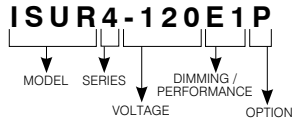

CODIFICATION EXAMPLE FOR 120V

ORDERING CODES for 120V

MODEL	SERIES	VOLTAGE	DIMMING / PERFORMANCE	OPTION
ISUR	4	-120		
ISUR Classic IC and Air Tight New Construction	4 4" Series	-120 120V	E1 ELV / 10W E2 ELV / 15W EB2 ELV (+Value) / 15W D1 0-10V / 10W D2 0-10V / 15W	P* Chicago Plenum and Polyurethane

Contraste suggests ordering **EB2 (ELV (+Value)/15W)** or **D2 (0-10V/15W)** dimming type and performance to use with Warm Dimming

* Chicago Plenum / Polyurethane with performance 1 (E1P and D1P)
Chicago Plenum only with Performance 2 (E2P, EB2P and D2P)