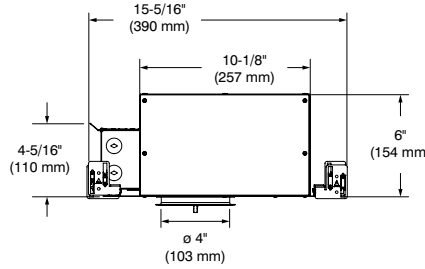

ISUR4

4" URBAI Series

Classic IC and Air Tight New Construction Housing

Project _____

Notes _____

Fixture Type _____

Date _____

SPECIFICATIONS

HOUSING DETAILS

Up to 0,051" (1,3 mm) thick galvanized steel housing with integrated "IC" box.

Approved for installation in insulated ceilings and in direct contact with insulating material (except polyurethane).

Conformity option for direct contact with polyurethane in performance 1 only (P option).

33-1/2 in³ junction box.

Below-ceiling accessible.

MOUNTING

Cutout diameter:
ø 4-1/4" (108 mm)

Can fit ceilings up to 2" (51 mm) thick.

Requires a 6" (152 mm) clearance beyond the ceiling material.

Snap-in hooks for ease of installation and a perfect fit to ceiling.

Mounting bars extend from 10" (254 mm) to 24-1/2" (622 mm) to fit in most ceilings.

No light leakage.

PERFORMANCE

1: 10W IC
up to 1,018 lm

2: 15W IC
up to 1,326 lm

Warm Dimming (WD)
up to 650 lm

VOLTAGE

120 Volts
277 Volts
120 / 277 Volts (universal)

DIMMING

ELV: 120V only
0-10V: Sourcing driver
(Sinking Control)
120V or 277V

We invite you to consult frequently our Website to find our suggested compatible dimmers list:
www.contrastlighting.com

COMPATIBLE TRIMS

JA8 LISTED JA8 CERTIFIED (CEC)

UR4A, UR4B, UR4C, UR4D, UR4E,
UR4H, UR4J

UR4G, UR4K

CERTIFICATION

- cULus **E343977** for damp locations; wet with shower trim only.
- Chicago City code compliance option available (Chicago Plenum (P option)).
- Air Tight tested in accordance with ASTM E283
- CALIFORNIA TITLE 24 (JA8-2016)

WARRANTY

1 year on components against manufacturing defects.
5 years on LED arrays and drivers.