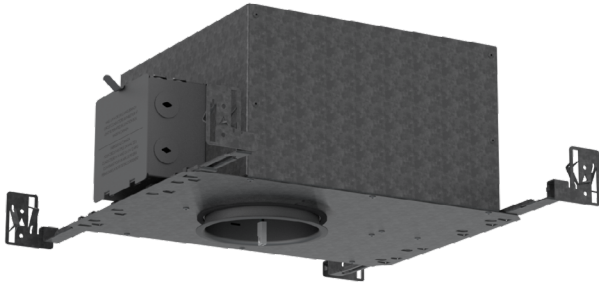

ISUR4

4" URBAI Series

Classic IC and Air Tight New Construction Housing

Project _____

Notes _____

Fixture Type _____

Date _____

SPECIFICATIONS

HOUSING DETAILS

Up to 0,051" (1,3 mm) thick galvanized steel housing with integrated "IC" box.

Approved for installation in insulated ceilings and in direct contact with insulating material (except polyurethane).

Conformity option for direct contact with polyurethane in performance 1 only (P option).

33-1/2 in³ junction box.

Below-ceiling accessible.

MOUNTING

Cutout diameter:
ø 4-1/4" (108 mm)

Can fit ceilings up to 2" (51 mm) thick.

Requires a 6" (152 mm) clearance beyond the ceiling material.

Snap-in hooks for ease of installation and a perfect fit to ceiling.

Mounting bars extend from 10" (254 mm) to 24-1/2" (622 mm) to fit in most ceilings.

No light leakage.

PERFORMANCE

1: 10W IC
up to 1,018 lm

2: 15W IC
up to 1,326 lm

Warm Dimming (WD)
up to 650 lm

VOLTAGE

120 Volts
277 Volts
120 / 277 Volts (universal)

DIMMING

ELV: 120V only
0-10V: Sourcing driver
(Sinking Control)
120V or 277V

We invite you to consult frequently our Website to find our suggested compatible dimmers list:
www.contrastlighting.com

COMPATIBLE TRIMS

JA8 LISTED JA8 CERTIFIED (CEC)

UR4A, UR4B, UR4C, UR4D, UR4E,
UR4H, UR4J

UR4G, UR4K

CERTIFICATION

- cULus **E343977** for damp locations; wet with shower trim only.
- Chicago City code compliance option available (Chicago Plenum (P option)).
- Air Tight tested in accordance with ASTM E283
- CALIFORNIA TITLE 24 (JA8-2016)

WARRANTY

1 year on components against manufacturing defects.
5 years on LED arrays and drivers.