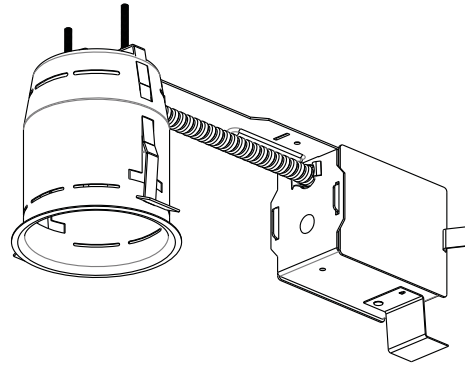

SPECIFICATION SHEET

3 1/2" 3000 SERIES

IT3000E IT3000E2

REMODEL HOUSING WITH
ELECTRONIC CONVERTER

YES

Damp Location

MR16 50W MAX

MR16

Voltage

IT3000E: 120 VOLTS (CAN & USA.)
IT3000E2: 277 VOLTS (USA.)

Electronic converter 120V / 12V

Thermal Protector

T°C 120°C No 031

OD Cut

3 5/8" (92mm)

UL US LISTED

E174023

Dimensions

Overall Dimensions :
Length : 13 5/16" (338mm)
Width : 4 5/8" (118mm)
Height : 6" (152mm)

COMPATIBLE TRIMS

37W MR16		42W MR16		50W MR16	
R3171	T3145DG	T3000	T3200	T3145	T3450
R3450D	T3250DG	T3100	T3250	T3145D	T3450D
R3470	T3671	T3125	T3260	T3400	T3500
R3470D		T3300		T3400D	T3500D

TECHNICAL SPECIFICATIONS

0,051" (1,3mm) thickness Galvanized Steel.
Below-ceiling accessible.
Hooks PAT#CAN 2,088,648 and #USA 5,377,088.
Takes up to 7/8" thick ceiling.
Perfect fit into ceiling.
No light leak.
Each part of the case should be at 3 "(76mm) MINIMUM from insulation (if applicable).