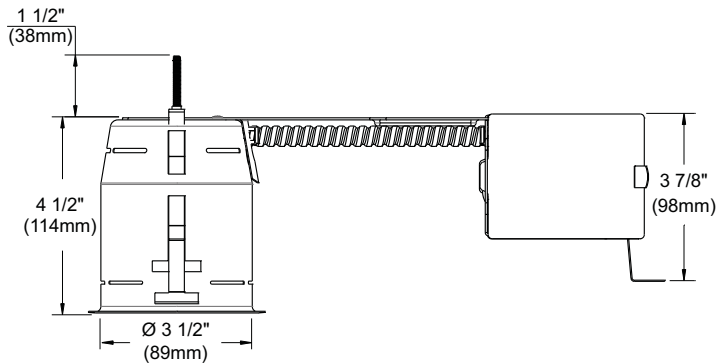

E174023

Dimensions

Overall Dimensions :
Length : 13 5/16" (338mm)
Width : 4 5/8" (118mm)
Height : 6" (152mm)

COMPATIBLE TRIMS

37W MR16		42W MR16		50W MR16	
R3171	T3145DG	T3000	T3200	T3145	T3450
R3450D	T3250DG	T3100	T3250	T3145D	T3450D
R3470	T3671	T3125	T3260	T3400	T3500
R3470D		T3300		T3400D	T3500D

TECHNICAL SPECIFICATIONS

0,051" (1,3mm) thickness Galvanized Steel.
Below-ceiling accessible.
Hooks PAT#CAN 2,088,648 and #USA 5,377,088.
Takes up to 7/8" thick ceiling.
Perfect fit into ceiling.
No light leak.
Each part of the case should be at 3 "(76mm) MINIMUM from insulation (if applicable).