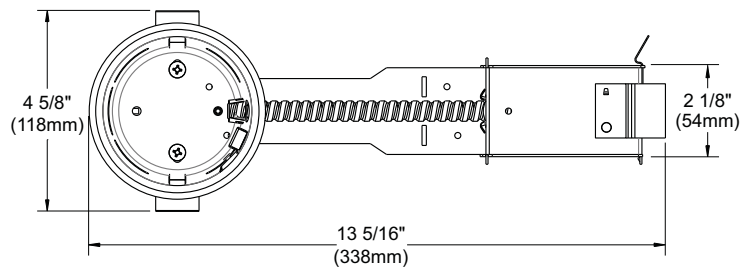

E174023

Dimensions

Overall Dimensions :
Length : 13 5/16" (338mm)
Width : 4 5/8" (118mm)
Height : 6" (152mm)

COMPATIBLE TRIMS

37W MR16		42W MR16		50W MR16	
R3171	T3145DG	T3000	T3200	T3145	T3450
R3450D	T3250DG	T3100	T3250	T3145D	T3450D
R3470	T3671	T3125	T3260	T3400	T3500
R3470D		T3300		T3400D	T3500D

TECHNICAL SPECIFICATIONS

0,051" (1,3mm) thickness Galvanized Steel.
Below-ceiling accessible.
Hooks PAT#CAN 2,088,648 and #USA 5,377,088.
Takes up to 7/8" thick ceiling.
Perfect fit into ceiling.
No light leak.
Each part of the case should be at 3 "(76mm) MINIMUM from insulation (if applicable).