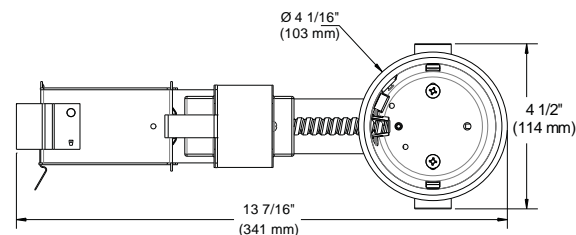

SPECIFICATIONS

HOUSING DETAILS Up to 0,051" (1,3 mm) thick galvanized steel housing.
Junction box can support up to 10 – 14 gauge wires or 8 – 12 gauge wires.
Below-ceiling accessible.

MOUNTING **Cutout diameter: Ø 3 5/8" (92 mm)**
Can fit in ceilings up to 7/8" (22 mm) thick.
Requires a 7" clearance beyond the ceiling level.
Patented hook (PAT#CAN 2,088,648 and #USA 5,377,088) for ease of installation and a perfect fit to ceiling.
No light leakage.

LAMP **MR16 50W MAX**
This product was designed for MR16 halogen lamps. If you want to use the dimming option and you replace the MR16 lamp by an equivalent LED lamp, please see dimmer compatibility list on our Website.

VOLTAGE IT3000LM: 120 VOLTS (CAN & É.-U.)
IT3000LM2: 277 VOLTS (É.-U.)
IT3000LM3: 347 VOLTS (CANADA)

TRANSFORMER **Magnetic Transformer**
50 VA 120V / 12V
50 VA 277V / 12V
50 VA 347V / 12V

COMPATIBLE TRIMS	50W MR16				42W MR16	
	R3151	S3450	T3185	T3500	S3145D	
R3151W	S3500	T3200	T3500D	S3400D		
R3152	S3601	T3250	T3500W	S3450D		
R3171	S3651	T3250D	T3600	S3500D		
R3450D	T3000	T3260	T3602			
R3470	T3100	T3300	T3650			
R3601	T3125	T3400	T3652			
R3601W	T3145	T3400D	T3671			
R3602	T3145D	T3400W	T3700			
R3651	T3145DG	T3450	T3800			
R3651W	T3145W	T3450D	T3850			
R3652	T3152	T3450W	T3900			
S3145	T3165					
S3151						
S3400						

THERMAL PROTECTION TC 125°C

CERTIFICATION cULus **E17423** for damp locations

WARRANTY 5 years on LED driver

Project _____

Notes _____

Fixture Type _____

Date _____