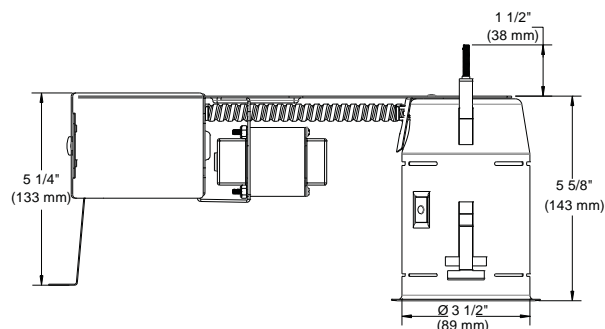

SPECIFICATIONS

HOUSING DETAILS Up to 0,051" (1,3 mm) thick galvanized steel housing.
Junction box can support up to 10 – 14 gauge wires or 8 – 12 gauge wires.
Below-ceiling accessible.

MOUNTING **Cutout diameter: Ø 3 5/8" (92 mm)**
Can fit in ceilings up to 7/8" (22 mm) thick.
Requires a 7" clearance beyond the ceiling level.
Patented hook (PAT#CAN 2,088,648 and #USA 5,377,088) for ease of installation and a perfect fit to ceiling.
No light leakage.

LAMP **MR16 50W MAX**
This product was designed for MR16 halogen lamps. If you want to use the dimming option and you replace the MR16 lamp by an equivalent LED lamp, please see dimmer compatibility list on our Website.

VOLTAGE IT3000LM: 120 VOLTS (CAN & É.-U.)
IT3000LM2: 277 VOLTS (É.-U.)
IT3000LM3: 347 VOLTS (CANADA)

TRANSFORMER **Magnetic Transformer**
50 VA 120V / 12V
50 VA 277V / 12V
50 VA 347V / 12V

COMPATIBLE TRIMS	50W MR16				42W MR16	
	R3151	S3450	T3185	T3500	S3145D	
R3151W	S3500	T3200	T3500D	S3400D		
R3152	S3601	T3250	T3500W	S3450D		
R3171	S3651	T3250D	T3600	S3500D		
R3450D	T3000	T3260	T3602			
R3470	T3100	T3300	T3650			
R3601	T3125	T3400	T3652			
R3601W	T3145	T3400D	T3671			
R3602	T3145D	T3400W	T3700			
R3651	T3145DG	T3450	T3800			
R3651W	T3145W	T3450D	T3850			
R3652	T3152	T3450W	T3900			
S3145	T3165					
S3151						
S3400						

THERMAL PROTECTION TC 125°C

CERTIFICATION cULus **E17423** for damp locations

WARRANTY 5 years on LED driver

Project _____

Notes _____

Fixture Type _____

Date _____