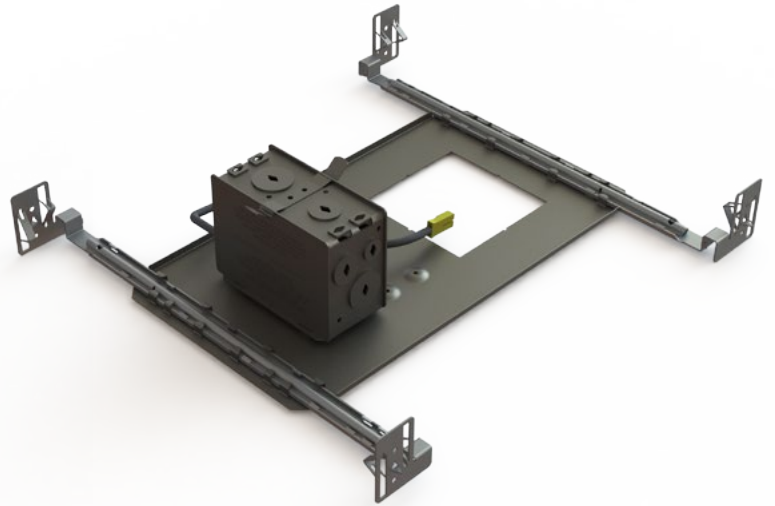

NWA3S (illustrated)