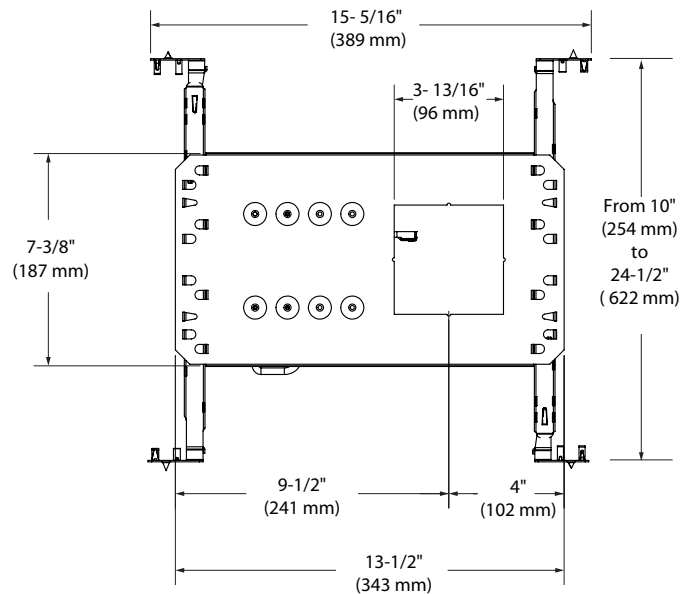

CONTRASTE

1009, rue du Parc Industriel
Lévis (Québec) G6Z 1C5 Canada
Tel.: 1-888-839-4624
Fax.: 1-877-839-7057
contrastlighting.com
info@contrastlighting.com

© 2017 Contrast Lighting M.L. Inc.
All rights reserved

Contrast Lighting M.L. Inc. reserves the right to make changes in specifications and/or to discontinue any product at any time without notice or obligation and will not be liable for any consequences resulting from the use of this publication.