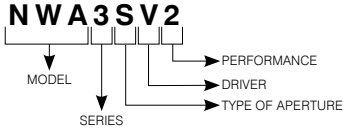

NWA3R-NWA3S

3.5" Series - Ardito

New Construction Housing

CODIFICATION EXAMPLE

ORDERING CODE

MODEL	SERIES	TYPE OF APERTURE	DRIVER	PERFORMANCE
NWA	3		V	
NWA Ardito New Construction Housing	3 3" Series	R Round S Square	V ELV / 0-10V	1 1,300 lumens 2 1,900 lumens L WD or CT