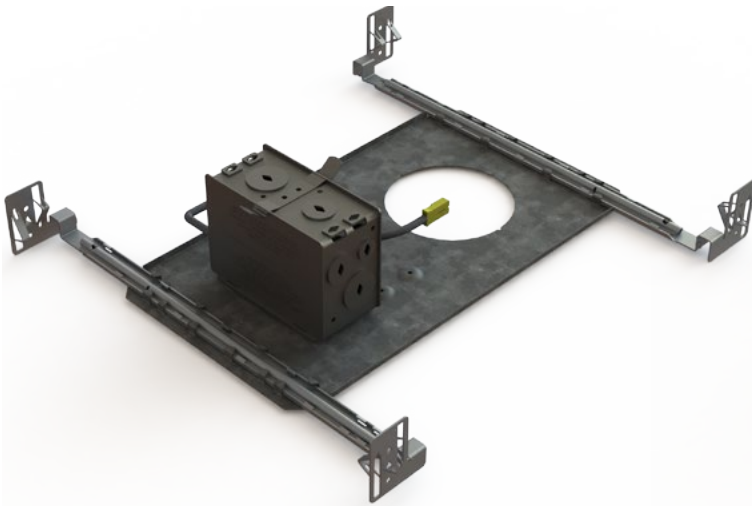

SPECIFICATION SHEET

NWA3R-NWA3S

3.5" Series - Ardito

New Construction Housing

Project _____

Notes _____

Fixture type _____

Date _____

NWA3R-NWA3S

3.5" Series - Ardito**New Construction Housing**

SPECIFICATIONS

HOUSING DETAILS	Galvanized steel housing. Junction box can support up to 10 - 14 gauge wires or 8 - 12 gauge wires (90° wires). Below-ceiling accessible.					
MOUNTING	Round Cutout diameter: Ø 3-3/4" (95 mm) Square Cutout diameter: 3-3/4" (95 mm) x 3-3/4" (95 mm) The ceiling level determined by the choice of trims. Insulation material must be kept at least 3" (76 mm) away from the fixture. Can fit in ceilings up to 1-1/2" (38 mm) thick. Mounting bars extend from 10" (254 mm) to 24-1/2" (622 mm) to fit in most ceiling structures.					
PERFORMANCE	Performance 1: Up to 1,300 lumens (14W) Performance 2: Up to 1,900 lumens (23W) Lumenetix: Up to 700 lumens (12.5W)					
POWER	120V - 277V					
DIMMING	2 types of dimming offered: <ul style="list-style-type: none"> • Electronic Low Voltage (ELV) (120V only) • 0-10V (120V only) Due to constant evolution of dimmers we must test them regularly. We invite you to consult frequently our Web site to find our dimmer compatibility list: www.contrastlighting.com					
COMPATIBLE TRIMS	NWA3R (round aperture)			NWA3S (square aperture)		
	Performance 1	Performance 2	Lumenetix	Performance 1	Performance 2	Lumenetix
	14W	23W	CT-WD	14W	23W	CT-WD
	A3RFR	A3RFR	A3RFR	A3SFR	A3SFR	A3SFR
	A3RAF	A3RAF	A3RAF	A3SAR	A3SAR	A3SAR
	A3RAR	A3RAR	A3RAR	A3SWW	A3SWW	A3SWW
	A3RWW	A3RWW	A3RWW	A3SSF	A3SSF	
	A3RSF	A3RSF	A3RFD			
	A3RFD	A3RFD				
CERTIFICATION	cULus E343977 for damp and wet locations					
WARRANTY	5 years on LED driver					