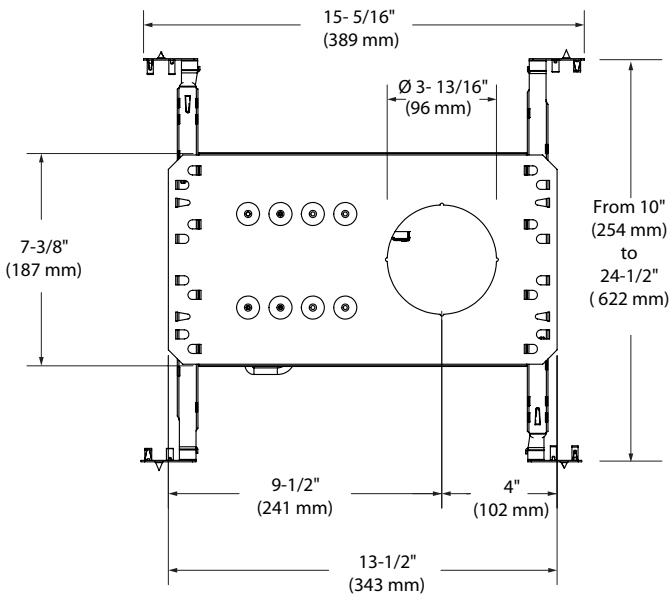

CONTRASTE

1009, rue du Parc Industriel
Lévis (Québec) G6Z 1C5 Canada
Tel.: 1-888-839-4624
Fax.: 1-877-839-7057
contrastlighting.com
info@contrastlighting.com

© 2017 Contrast Lighting M.L. Inc.
All rights reserved

Contrast Lighting M.L. Inc. reserves the right to make changes in specifications and/or to discontinue any product at any time without notice or obligation and will not be liable for any consequences resulting from the use of this publication.