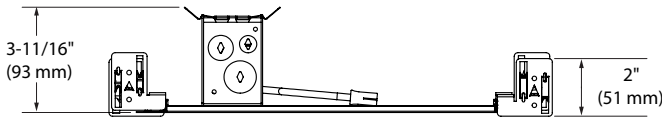

CONTRASTE

1009, rue du Parc Industriel
Lévis (Québec) G6Z 1C5 Canada
Tel.: 1-888-839-4624
Fax.: 1-877-839-7057
contrastlighting.com
info@contrastlighting.com

© 2017 Contrast Lighting M.L. Inc.
All rights reserved

Contrast Lighting M.L. Inc. reserves the right to make changes in specifications and/or to discontinue any product at any time without notice or obligation and will not be liable for any consequences resulting from the use of this publication.