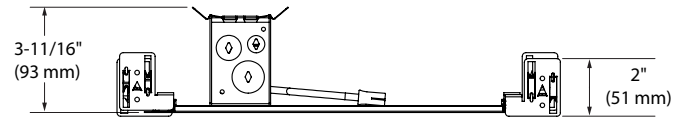

CONTRASTE

1009, rue du Parc Industriel
Lévis (Québec) G6Z 1C5 Canada
Tel.: 1-888-839-4624
Fax.: 1-877-839-7057
contrastlighting.com
info@contrastlighting.com

© 2017 Contrast Lighting M.L. Inc.
All rights reserved

Contrast Lighting M.L. Inc. reserves the right to make changes in specifications and/or to discontinue any product at any time without notice or obligation and will not be liable for any consequences resulting from the use of this publication.