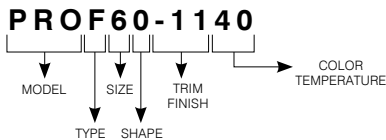

PROF60

6" Profilux Series

Complete Unit: LED Round Downlight Trim including the Junction Box and Driver

SPECIFICATIONS (CON'T)

CEILING CUTOUT	ø 6-1/4" (159 mm) MIN ø 6-1/8" (156 mm) / MAX ø 7" (178 mm)
JUNCTION BOX	Junction box with independent auxiliary connection and keyholes for fixing to the structure. Includes driver with factory assembled triple push-in connectors. Also provided with 1 complimentary 1/2" (13 mm) strain relief connector for non-metallic sheathed cable as well as 2 screws and anchors for fixation.
DIMMING	Compatible with Electronic Low Voltage (ELV) and Incandescent (TRIAC) dimmers. We invite you to consult frequently our Web site to find our suggested compatible dimmers list: www.contrastlighting.com
OPTIONS	• 6' (2 m) and 20' (6 m) cables (see ordering code) • Mounting Plates (see ordering code) • Goof Rings (see ordering code)
CERTIFICATION	• Certified ETL for wet locations and insulated ceilings (type IC) • Certified ASTM E283 Air Tight • Certified Energy Star®
WARRANTY	5-year warranty

CODIFICATION EXAMPLE

ORDERING CODES

MODEL	TYPE	SIZE	SHAPE	TRIM FINISHES	COLOR TEMPERATURES
PRO	F	6	0		
PRO Profilux	F Downlight	6 6 inches	0 Round	-11 Matte White -12BR Brushed Nickel	30 3,000K 40 4,000K

CONTRASTE

1009, rue du Parc Industriel
Lévis (Québec) G6Z 1C5 Canada
Tel.: 1-888-839-4624
Fax.: 1-877-839-7057
contrastlighting.com
info@contrastlighting.com

© 2017 Contrast Lighting M.L. Inc.
All rights reserved

Contrast Lighting M.L. Inc. reserves the right to make changes in specifications and/or to discontinue any product at any time without notice or obligation and will not be liable for any consequences resulting from the use of this publication.