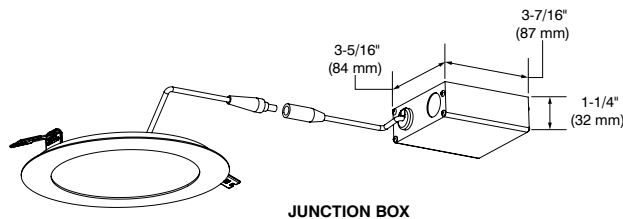

Recessed ultra-thin Air Tight LED trim for insulated ceiling and suitable for wet locations. The thin profile with spring clips allows for quick and easy installation. Ideal for confined spaces.

SPECIFICATIONS

COLOR TEMPERATURES	3,000K and 4,000K
CRI	80+
LED MODULE	Epistar 2835
VOLTAGE	120 VAC
POWER	12 Watts
POWER FACTOR	>85%
LUMEN OUTPUT	Up to 1,050 lumens, 87 lm/W
LIFESPAN	L70 @ 50,000 hours
TRIM	Thin profile 1-1/8" (28 mm) Matte White (-11) or Brushed Nickel (-12BR) available. Packaged with a plastic protection film on the bottom face to ensure ease of installation.
BEAM	Very Wide Flood → 110°
WIRE TYPE	FT4
MOUNTING	The space required beyond ceiling material is 1-1/2" (38 mm). The maximal thickness of the ceiling is 1" (25 mm). Beyond this thickness, springs will apply less pressure between the trim and the ceiling. The base of the trim will thus have some difficulty to sit flush with the ceiling.