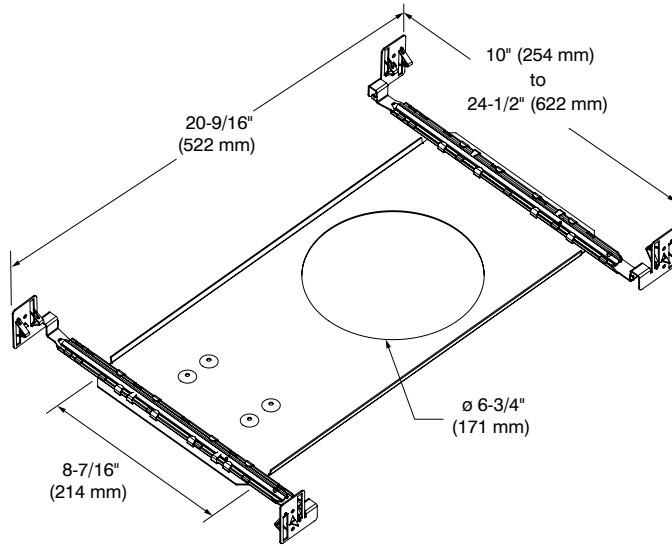

P6RNW

GOOF RINGS OPTION

Code: RR6-11 (Matte White)
RR6-12BR (Brushed Nickel)

Outside diameter: $\varnothing$ 8" (203 mm)
Inside diameter: $\varnothing$ 6-3/8" (162 mm)

CABLES OPTION

Code: PRO-CBL6 (6' (2 m))
PRO-CBL20 (20' (6 m))

CONTRASTE

1009, rue du Parc Industriel
Lévis (Québec) G6Z 1C5 Canada
Tel.: 1-888-839-4624
Fax.: 1-877-839-7057
contrastlighting.com
info@contrastlighting.com

© 2017 Contrast Lighting M.L. Inc.
All rights reserved

Contrast Lighting M.L. Inc. reserves the right to make changes in specifications and/or to discontinue any product at any time without notice or obligation and will not be liable for any consequences resulting from the use of this publication.