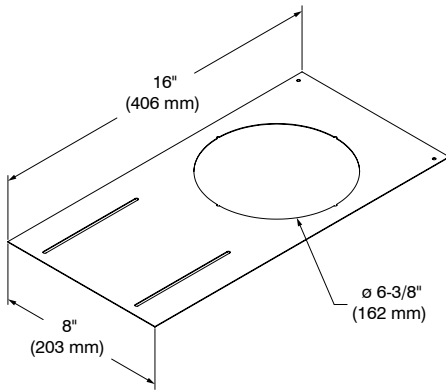

PROF60

6" Profilux Series

Complete Unit: LED Round Downlight Trim including the Junction Box and Driver

MOUNTING PLATES OPTION

Code: P6RN (without bars)
P6RNW (with bars)

P6RN