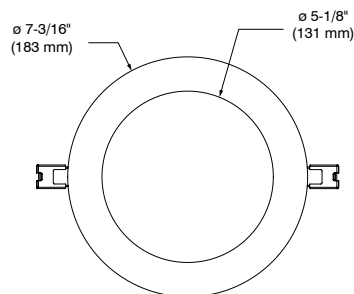

Recessed ultra-thin Air Tight LED trim for insulated ceiling and suitable for wet locations. The thin profile with spring clips allows for quick and easy installation. Ideal for confined spaces.

SPECIFICATIONS

COLOR TEMPERATURES	3,000K and 4,000K
CRI	80+
LED MODULE	Epistar 2835
VOLTAGE	120 VAC
POWER	12 Watts
POWER FACTOR	>85%
LUMEN OUTPUT	Up to 1,050 lumens, 87 lm/W
LIFESPAN	L70 @ 50,000 hours
TRIM	Thin profile 1-1/8" (28 mm) Matte White (-11) or Brushed Nickel (-12BR) available. Packaged with a plastic protection film on the bottom face to ensure ease of installation.
BEAM	Very Wide Flood → 110°
WIRE TYPE	FT4
MOUNTING	The space required beyond ceiling material is 1-1/2" (38 mm). The maximal thickness of the ceiling is 1" (25 mm). Beyond this thickness, springs will apply less pressure between the trim and the ceiling. The base of the trim will thus have some difficulty to sit flush with the ceiling.

Code: RR6-11 (Matte White)
RR6-12BR (Brushed Nickel)

Outside diameter: \varnothing 8" (203 mm)
 Inside diameter: \varnothing 6-3/8" (162 mm)

CABLES OPTION

Code: PRO-CBL6 (6' (2 m))
PRO-CBL20 (20' (6 m))

CONTRASTE