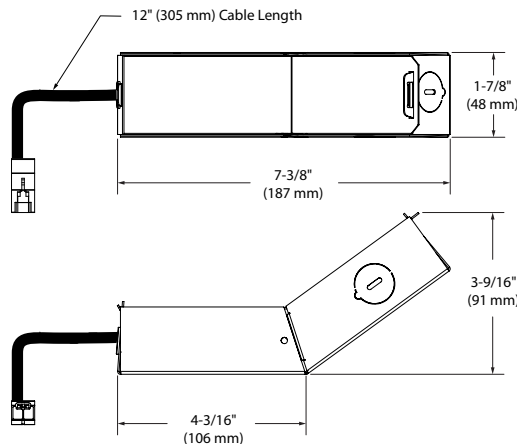

SPECIFICATIONS

HOUSING DETAILS Galvanized steel housing.
 Junction box can support up to 10 - 14 gauge wires or 8 - 12 gauge wires (90° wires).
 Below-ceiling accessible.

MOUNTING **Round Cutout diameter: Ø 3-3/4" (95 mm)**
Square Cutout diameter: 3-3/4" (95 mm) x 3-3/4" (95 mm)
 The ceiling level is determined by the choice of the trims.
 Insulation material must be kept at least 3" (76 mm) away from the fixture.