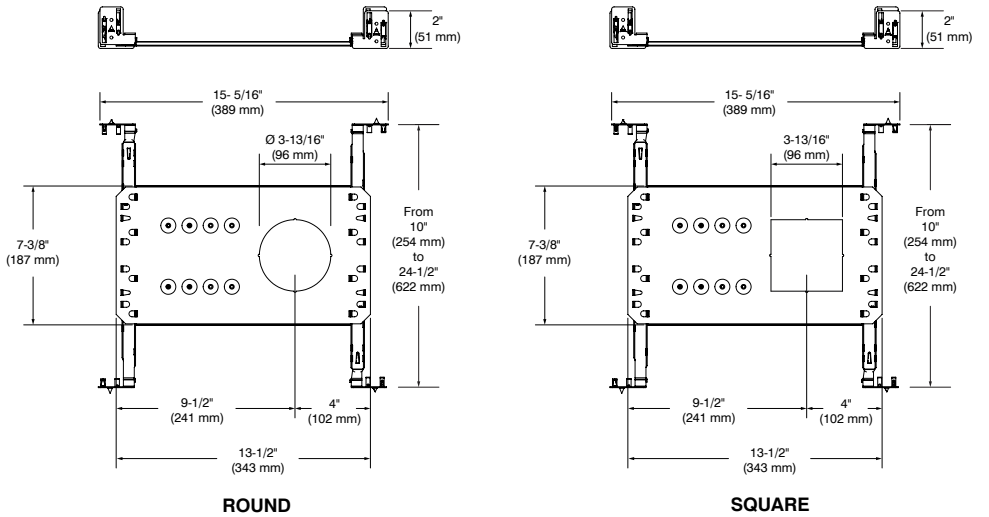

SPECIFICATION SHEET

REA3V

3.5" Series - Ardito

Remodel Housing

CODIFICATION EXAMPLE

REA3V2

ORDERING CODE

MODEL	SERIES	DRIVER	PERFORMANCE
REA	3	V	
REA Ardito Remodel Housing	3 3" Series	V ELV / 0-10V	1 1,300 lumens 2 1,900 lumens L WD or CT

WD: Warm Dimming
CT: Color Tuning

MOUNTING PLATE OPTION

Code: PA3RNW (round)
PA3SNW (square)

MUD-IN-PLATE OPTION

Code: MIPA3R (round)
MIPA3S (square)