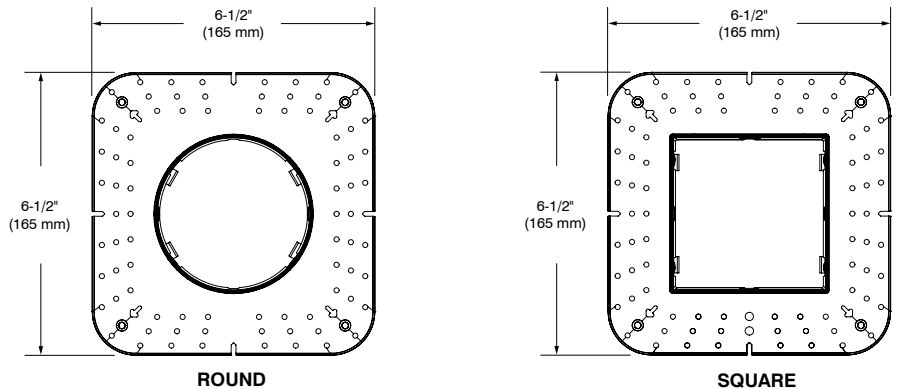

CONTRASTE

1009, rue du Parc Industriel
Lévis (Québec) G6Z 1C5 Canada
Tel.: 1-888-839-4624
Fax.: 1-877-839-7057
contrastlighting.com
info@contrastlighting.com

© 2017 Contrast Lighting M.L. Inc.
All rights reserved

Contrast Lighting M.L. Inc. reserves the right to make changes in specifications and/or to discontinue any product at any time without notice or obligation and will not be liable for any consequences resulting from the use of this publication.