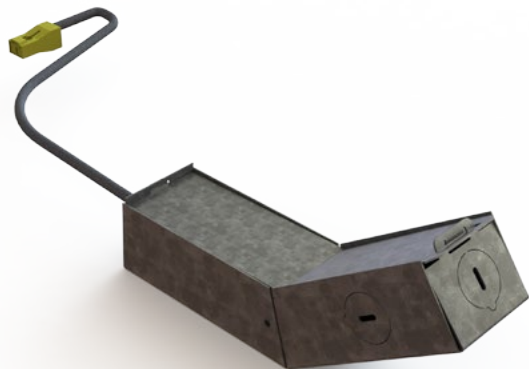

REA3V

3.5" Series - Ardito

Remodel Housing

Project _____

Notes _____

Fixture type _____

Date _____

REA3V (illustrated)

SPECIFICATIONS

HOUSING DETAILS Galvanized steel housing.
 Junction box can support up to 10 - 14 gauge wires or 8 - 12 gauge wires (90° wires).
 Below-ceiling accessible.

MOUNTING **Round Cutout diameter: Ø 3-3/4" (95 mm)**
Square Cutout diameter: 3-3/4" (95 mm) x 3-3/4" (95 mm)
 The ceiling level is determined by the choice of the trims.
 Insulation material must be kept at least 3" (76 mm) away from the fixture.