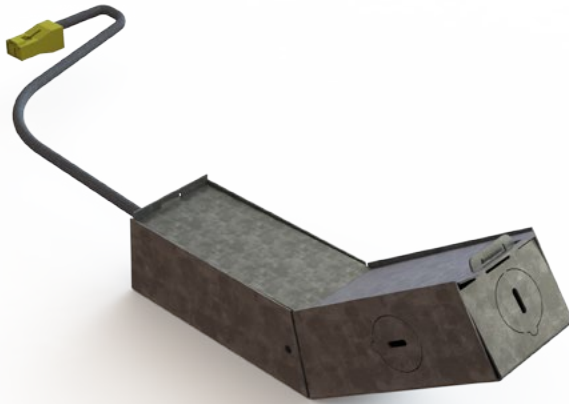

SPECIFICATION SHEET

REA4V

4" Series - Ardito

Remodel Housing

Project _____

Notes _____

Fixture type _____

Date _____

REA4V (illustrated)

SPECIFICATIONS

HOUSING DETAILS	Galvanized steel housing. Junction box can support up to 10 - 14 gauge wires or 8 - 12 gauge wires (90° wires). Below-ceiling accessible.
MOUNTING	Round Cutout Diameter: Ø 4-1/4" (108 mm) Square Cutout Diameter: 4-1/4" (108 mm) x 4-1/4" (108 mm) The ceiling level is determined by the choice of trims. Insulation material must be kept at least 3" (76 mm) away from the fixture.
PERFORMANCE	Performance 1: Up to 1,300 lumens (14W) Performance 2: Up to 1,900 lumens (23W) Lumenetix: Up to 700 lumens (12.5W)
POWER	120V - 277V
DIMMING	2 types of dimming offered: • Electronic Low Voltage (ELV) (120V only) • 0-10V (120V only) Due to constant evolution of dimmers we must test them regularly. We invite you to consult frequently our Web site to find our dimmer compatibility list: www.contrastlighting.com