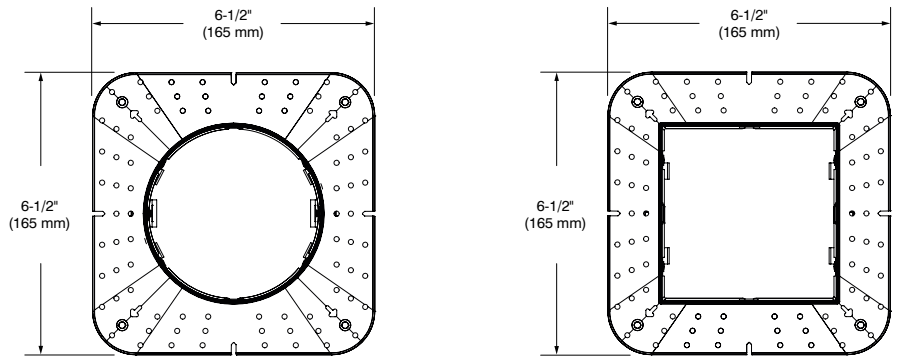

REA4V (illustrated)

SPECIFICATIONS

HOUSING DETAILS	Galvanized steel housing. Junction box can support up to 10 - 14 gauge wires or 8 - 12 gauge wires (90° wires). Below-ceiling accessible.
MOUNTING	Round Cutout Diameter: Ø 4-1/4" (108 mm) Square Cutout Diameter: 4-1/4" (108 mm) x 4-1/4" (108 mm) The ceiling level is determined by the choice of trims. Insulation material must be kept at least 3" (76 mm) away from the fixture.
PERFORMANCE	Performance 1: Up to 1,300 lumens (14W) Performance 2: Up to 1,900 lumens (23W) Lumenetix: Up to 700 lumens (12.5W)
POWER	120V - 277V
DIMMING	2 types of dimming offered: • Electronic Low Voltage (ELV) (120V only) • 0-10V (120V only) Due to constant evolution of dimmers we must test them regularly. We invite you to consult frequently our Web site to find our dimmer compatibility list: www.contrastlighting.com

WD: Warm Dimming
CT: Color Tuning

MOUNTING PLATE OPTION

Code: PA4RNW (round)
PA4SNW (square)

ROUND

SQUARE

MUD-IN-PLATE OPTION

Code: MIPA4R (round)
MIPA4S (square)

ROUND