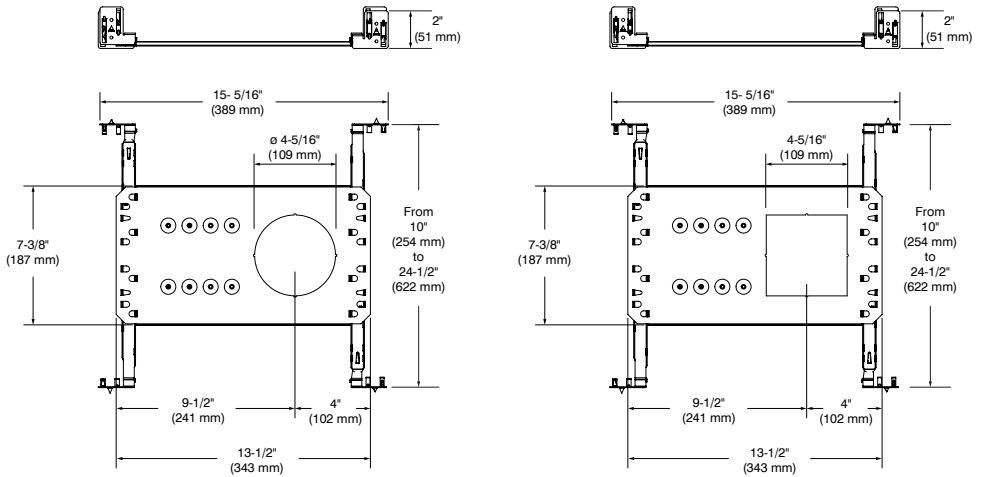

SPECIFICATION SHEET

REA4V

4" Series - Ardito

Remodel Housing

CODIFICATION EXAMPLE

ORDERING CODE

MODEL	SERIES	DRIVER	PERFORMANCE
REA	4	V	
REA	Ardito Remodel Housing	4 4" Series	V ELV / 0-10V
			1 1,300 lumens 2 1,900 lumens L WD or CT

WD: Warm Dimming
CT: Color Tuning

MOUNTING PLATE OPTION

Code: PA4RNW (round)
PA4SNW (square)

ROUND

SQUARE

MUD-IN-PLATE OPTION

Code: MIPA4R (round)
MIPA4S (square)