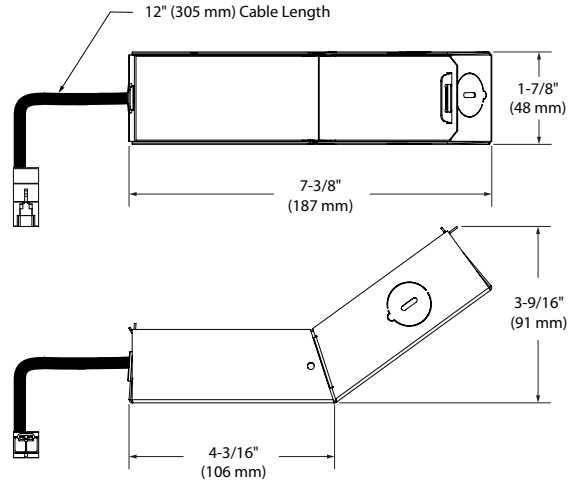

REA4V (illustrated)

SPECIFICATIONS

HOUSING DETAILS	Galvanized steel housing. Junction box can support up to 10 - 14 gauge wires or 8 - 12 gauge wires (90° wires). Below-ceiling accessible.
MOUNTING	Round Cutout Diameter: Ø 4-1/4" (108 mm) Square Cutout Diameter: 4-1/4" (108 mm) x 4-1/4" (108 mm) The ceiling level is determined by the choice of trims. Insulation material must be kept at least 3" (76 mm) away from the fixture.
PERFORMANCE	Performance 1: Up to 1,300 lumens (14W) Performance 2: Up to 1,900 lumens (23W) Lumenetix: Up to 700 lumens (12.5W)
POWER	120V - 277V
DIMMING	2 types of dimming offered: • Electronic Low Voltage (ELV) (120V only) • 0-10V (120V only) Due to constant evolution of dimmers we must test them regularly. We invite you to consult frequently our Web site to find our dimmer compatibility list: www.contrastlighting.com