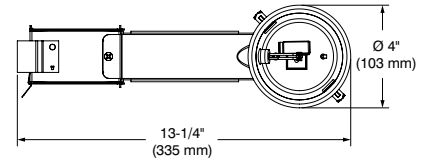

REUR3

3-1/2" URBAĪ Series IC and Air Tight Remodel Housing

Project _____

Notes _____

Fixture Type _____

Date _____

SPECIFICATIONS

HOUSING DETAILS	MOUNTING	PERFORMANCE	VOLTAGE
<p>Up to 0,051" (1,3 mm) thick galvanized steel housing. Approved for installation in insulated ceilings and in direct contact with insulating material (except polyurethane) on performance 1 only.</p> <p>19-1/2 in³ junction box. Below-ceiling accessible.</p>	<p>Cutout diameter: ø 3-3/4" (95 mm)</p> <p>Can fit ceilings up to 1-1/4" (32 mm) thick.</p> <p>Requires a 7" (178 mm) clearance beyond the ceiling level.</p> <p>Snap-in hooks for ease of installation and a perfect fit to ceiling.</p> <p>No light leakage.</p>	<p>1: 10W IC - up to 1,018 lms 2: 15W Non-IC - up to 1,326 lms Warm Dimming: 15W - up to 650 lms</p>	<p>120 Volts 277 Volts</p>
DIMMING	COMPATIBLE TRIMS	CERTIFICATION	WARRANTY
<p>ELV: 120V only 0-10V: Sourcing driver (Sinking Control) 120V or 277V</p> <p>We invite you to consult frequently our Website to find our dimmer compatibility list: www.contrastlighting.com</p>	<p>UR3A, UR3B, UR3C, UR3E, UR3F, UR3G, UR3H, UR3J.</p>	<ul style="list-style-type: none"> cULus E343977 for damp locations; wet with shower trim only. ASTM E283 	<p>1 year on components against manufacturing defects.</p> <p>5 years on LED arrays and drivers.</p>

Outside diameter: \varnothing 6-1/8" (156 mm)
Inside diameter: \varnothing 3-11/16" (94 mm)

For square trims.

Code: RS3-03SA (Satin Gold)
RS3-04BR (Brushed Chrome)
RS3-11 (Matte White)
RS3-12BR (Brushed Nickel)
RS3-13 (Satin Nickel)
RS3-22 (Matte Black)

Outside dimensions: 5" (127 mm) x 5" (127 mm)
Inside diameter: \varnothing 3-11/16" (94 mm)

OPENING ADAPTOR

For round trims only.

Can lip adaptor for 3-1/2" (89 mm) pot in a 4-1/4" (108 mm) opening.

Finish: Galvanized steel