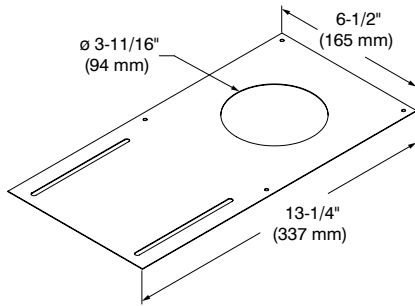

SPECIFICATION SHEET

REUR3

3-1/2" URBAĪ Series

IC and Air Tight Remodel Housing

MOUNTING PLATE

Code: P3RN (without bars)
P3RNW (with bars)

P3RN