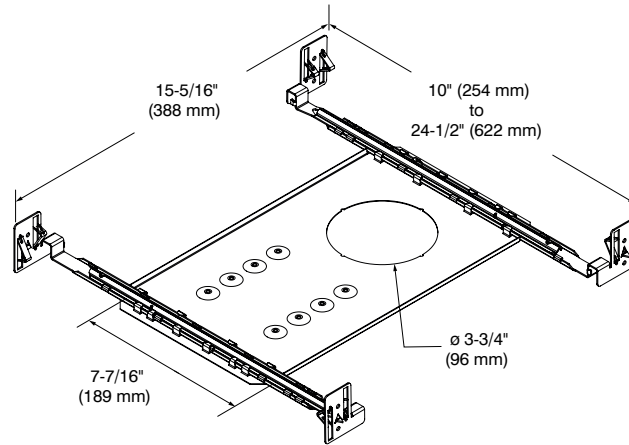

P3RNW

GOOF RINGS

For round trims.

Code: RR3-03SA (Satin Gold)
RR3-04BR (Brushed Chrome)
RR3-11 (Matte White)
RR3-12BR (Brushed Nickel)
RR3-13 (Satin Nickel)
RR3-22 (Matte Black)

Outside diameter: $\varnothing$ 6-1/8" (156 mm)
Inside diameter: $\varnothing$ 3-11/16" (94 mm)

For square trims.

Code: RS3-03SA (Satin Gold)
RS3-04BR (Brushed Chrome)
RS3-11 (Matte White)
RS3-12BR (Brushed Nickel)
RS3-13 (Satin Nickel)
RS3-22 (Matte Black)

Outside dimensions: 5" (127 mm) x 5" (127 mm)
Inside diameter: $\varnothing$ 3-11/16" (94 mm)

OPENING ADAPTOR

For round trims only.

Can lip adaptor for 3-1/2" (89 mm) pot in a 4-1/4" (108 mm) opening.

Finish: Galvanized steel

Code: 312296

Outside diameter: $\varnothing$ 4-5/16" (110 mm)
Inside diameter: $\varnothing$ 3-5/8" (92 mm)

CONTRASTE

1009, rue du Parc Industriel
Lévis (Québec) G6Z 1C5 Canada
Tel.: 1-888-839-4624
Fax.: 1-877-839-7057
contrastlighting.com
info@contrastlighting.com

© 2017 Contrast Lighting M.L. Inc.
All rights reserved

Contrast Lighting M.L. Inc. reserves the right to make changes in specifications and/or to discontinue any product at any time without notice or obligation and will not be liable for any consequences resulting from the use of this publication.