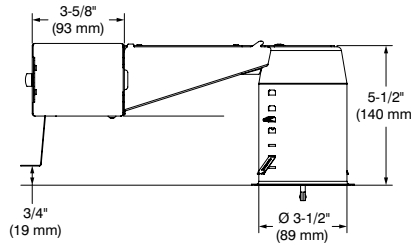

REUR3

3-1/2" URBAĪ Series IC and Air Tight Remodel Housing

Project _____

Notes _____

Fixture Type _____

Date _____

SPECIFICATIONS

HOUSING DETAILS	MOUNTING	PERFORMANCE	VOLTAGE
<p>Up to 0,051" (1,3 mm) thick galvanized steel housing. Approved for installation in insulated ceilings and in direct contact with insulating material (except polyurethane) on performance 1 only.</p> <p>19-1/2 in³ junction box. Below-ceiling accessible.</p>	<p>Cutout diameter: ø 3-3/4" (95 mm)</p> <p>Can fit ceilings up to 1-1/4" (32 mm) thick.</p> <p>Requires a 7" (178 mm) clearance beyond the ceiling level.</p> <p>Snap-in hooks for ease of installation and a perfect fit to ceiling.</p> <p>No light leakage.</p>	<p>1: 10W IC - up to 1,018 lms 2: 15W Non-IC - up to 1,326 lms Warm Dimming: 15W - up to 650 lms</p>	<p>120 Volts 277 Volts</p>
DIMMING	COMPATIBLE TRIMS	CERTIFICATION	WARRANTY
<p>ELV: 120V only 0-10V: Sourcing driver (Sinking Control) 120V or 277V</p> <p>We invite you to consult frequently our Website to find our dimmer compatibility list: www.contrastlighting.com</p>	<p>UR3A, UR3B, UR3C, UR3E, UR3F, UR3G, UR3H, UR3J.</p>	<ul style="list-style-type: none"> cULus E343977 for damp locations; wet with shower trim only. ASTM E283 	<p>1 year on components against manufacturing defects.</p> <p>5 years on LED arrays and drivers.</p>

Outside diameter: \varnothing 6-1/8" (156 mm)
Inside diameter: \varnothing 3-11/16" (94 mm)

For square trims.

Code: RS3-03SA (Satin Gold)
RS3-04BR (Brushed Chrome)
RS3-11 (Matte White)
RS3-12BR (Brushed Nickel)
RS3-13 (Satin Nickel)
RS3-22 (Matte Black)

Outside dimensions: 5" (127 mm) x 5" (127 mm)
Inside diameter: \varnothing 3-11/16" (94 mm)

OPENING ADAPTOR

For round trims only.

Can lip adaptor for 3-1/2" (89 mm) pot in a 4-1/4" (108 mm) opening.

Finish: Galvanized steel