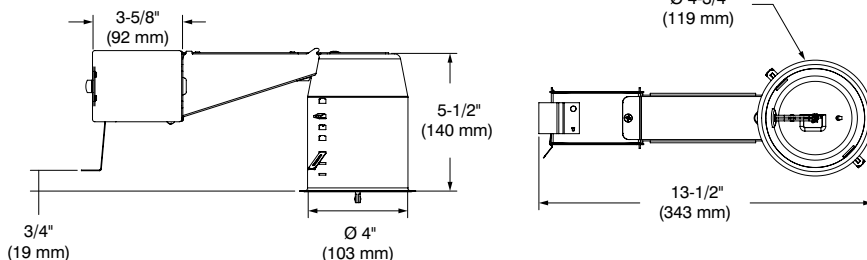

REUR4

4" URBAĪ Series

IC and Air Tight Remodel Housing

Project _____

Notes _____

Fixture Type _____

Date _____

SPECIFICATIONS

HOUSING DETAILS	MOUNTING	PERFORMANCE	VOLTAGE
Up to 0,051" (1,3 mm) thick galvanized steel housing. Approved for installation in insulated ceilings and in direct contact with insulating material (except polyurethane) on performance 1 only. 19-1/2 in³ junction box. Below-ceiling accessible.	Cutout diameter: ø 4-1/4" (108 mm) Can fit ceilings up to 1-1/4" (32 mm) thick. Requires a 7" (178 mm) clearance beyond the ceiling level. Snap-in hooks for ease of installation and a perfect fit to ceiling. No light leakage.	1: 10W IC - up to 1,018 lms 2: 15W Non-IC - up to 1,326 lms Warm Dimming: 15W - up to 650 lms	120 Volts 277 Volts
DIMMING	COMPATIBLE TRIMS	CERTIFICATION	WARRANTY
ELV: 120V only 0-10V: Sourcing driver (Sinking Control) 120V or 277V We invite you to consult frequently our Website to find our dimmer compatibility list: www.contrastlighting.com	UR4A, UR4B, UR4C, UR4D, UR4E, UR4G, UR4H, UR4J, UR4K.	- cULus E343977 for damp locations; wet with shower trim only. - ASTM E283	1 year on components against manufacturing defects. 5 years on LED arrays and drivers.