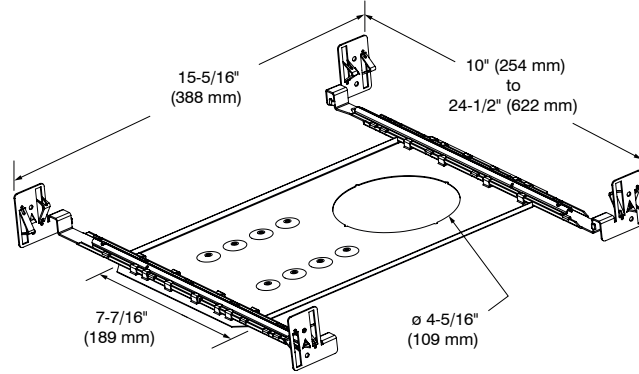

SPECIFICATION SHEET

REUR4

4" URBAĪ Series

IC and Air Tight Remodel Housing

MOUNTING PLATE

Code: P4RN (without bars)
P4RNV (with bars)

**P4RN****P4RNV**

GOOF RINGS

For round trims.

Code: RR4-03SA (Satin Gold)
RR4-04BR (Brushed Chrome)
RR4-11 (Matte White)
RR4-12BR (Brushed Nickel)
RR4-13 (Satin Nickel)
RR4-22 (Matte Black)

Outside diameter: \varnothing 6-1/8" (156 mm)
Inside diameter: \varnothing 4-1/4" (108 mm)

For square trims.

Code: RS4-03SA (Satin Gold)
RS4-04BR (Brushed Chrome)
RS4-11 (Matte White)
RS4-12BR (Brushed Nickel)
RS4-13 (Satin Nickel)
RS4-22 (Matte Black)

Outside dimensions: 5-1/2" (140 mm) x 5-1/2" (140 mm)
Inside diameter: \varnothing 4-1/4" (108 mm)