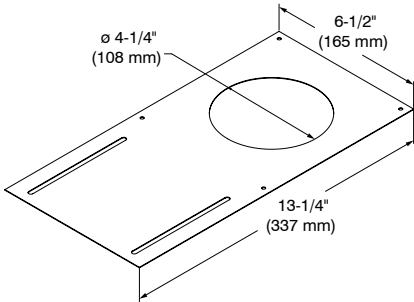

SPECIFICATION SHEET

REUR4

4" URBAĪ Series

IC and Air Tight Remodel Housing

MOUNTING PLATE

Code: P4RN (without bars)
P4RNV (with bars)

P4RN