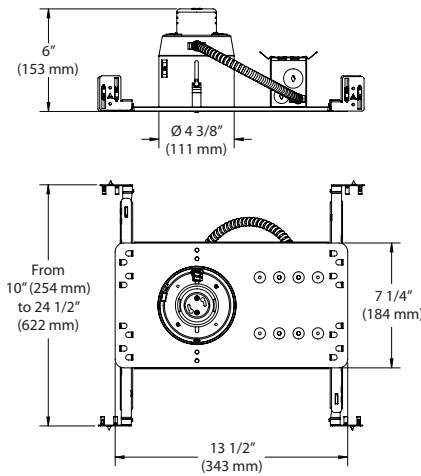

NEW CONSTRUCTION HOUSING

NWGU2575