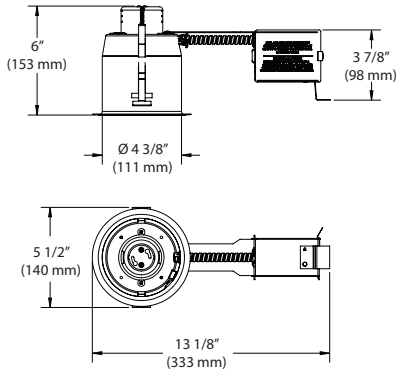

FOR USE WITH THE FOLLOWING HOUSINGS:

REMODEL HOUSING

GU2575