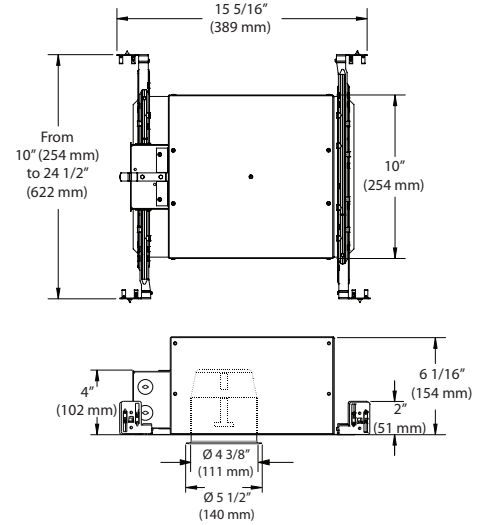

INSULATED CEILING HOUSING

ISGU2575