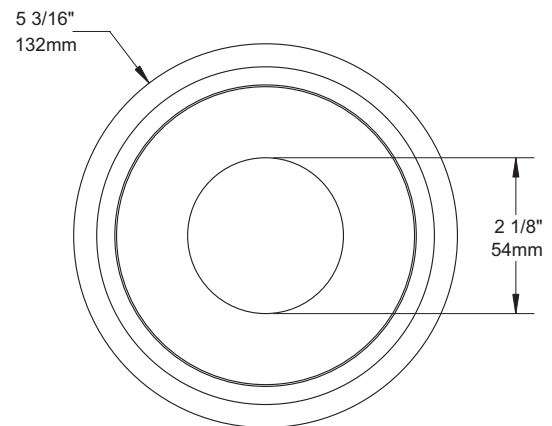

SPECIFICATION SHEET

4" 2000 SERIES

A2000VLS

ROUND SHOWER TRIM WITH FROSTED SMOOTH GLASS

	Wet Location YES
	Compact Fluorescent 13W, 18W, 26W or 32W
	PAR PAR20 35-50W
	Glass 2 available colors : natural and blue. White trim with natural glass : A2000VLS-01 White trim with blue glass : A2010VLS-01
	Insulated ceiling housing ISCA2000, ISF2000, ISF2000U13, 18, ISF2000LU18
	New construction housing NW2000CA, NWF2000U13, 18, 26, NWF2000LU18, 26, 32
	Remodel housing CA2000, F2000, F2000L, F2000U13, 18, 26, F2000LU18, 26, 32

COMPATIBLE HOUSINGS

35W PAR20	13W CF	18W CF	26W CF	32W CF
ISCA2000	F2000 F2000L ISF2000 ISF2000L	F2000U18 F2000LU18 ISF2000U18 ISF2000LU18	F2000U26 F2000LU26 NWF2000U26 NWF2000LU26	F2000LU32 NWF2000LU32
50W PAR20 CA2000 NW2000CA	F2000U13 ISF2000U13 NWF2000U13	NWF2000U18 NWF2000LU18		

ENERGY STAR Requirements

120 Volt ONLY

This trim meets every ENERGY STAR requirements when combined with the following housings :

F2000U13	F2000LU18	F2000U26	NWF2000LU26
NWF2000U13	NWF2000U18	F2000LU26	NWF2000D26
F2000U18	NWF2000LU18	NWF2000U26	NWF2000LD26

TRIM FINISHES

-01 WHITE	-04BR BRUSHED CHROME	-08 ANTIQUE SILVER
-02 BLACK	-05 ARCHITECTURAL BRONZE	-11 MATTE WHITE
-03 24K GOLD	-06 ANTIQUE COPPER	-12BR BRUSHED NICKEL
-04 CHROME	-07 ANTIQUE BRASS	-13 SATIN NICKEL
		-14 ALMOND

Unless otherwise indicated, trims are for interior use only. For exterior use and up to wet conditions, **MARINE GRADE** treatment is recommended. Available for finishes -01, -02, -05, -06, -11 and -14 only.

Project _____

Representative _____

CONTRAST
LIGHTING

1009, rue du Parc Industriel, Saint-Jean-Chrysostome, Qc, CAN G6Z 1C5 Tel.: 1-888-839-4624 Fax : 1-877-839-7057
info@contrastlighting.com
www.contrastlighting.com

JUNE 2010