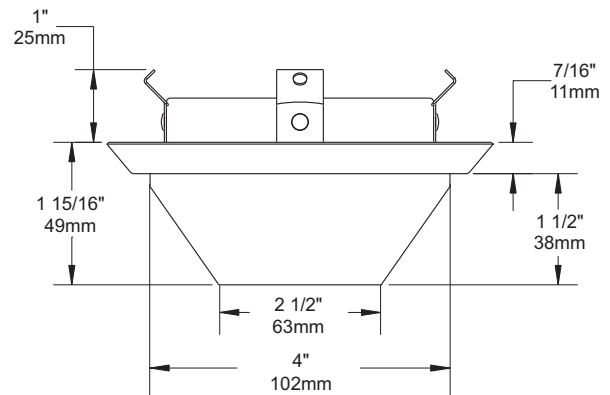

SPECIFICATION SHEET

4" 2000 SERIES

A2000VLS

ROUND SHOWER TRIM WITH FROSTED SMOOTH GLASS

	Wet Location YES
	Compact Fluorescent 13W, 18W, 26W or 32W
	PAR PAR20 35-50W
	Glass 2 available colors : natural and blue. White trim with natural glass : A2000VLS-01 White trim with blue glass : A2010VLS-01
	Insulated ceiling housing ISCA2000, ISF2000, ISF2000U13, 18, ISF2000LU18
	New construction housing NW2000CA, NWF2000U13, 18, 26, NWF2000LU18, 26, 32
	Remodel housing CA2000, F2000, F2000L, F2000U13, 18, 26, F2000LU18, 26, 32

COMPATIBLE HOUSINGS

35W PAR20	13W CF	18W CF	26W CF	32W CF
ISCA2000	F2000 F2000L ISF2000 ISF2000L	F2000U18 F2000LU18 ISF2000U18 ISF2000LU18	F2000U26 F2000LU26 NWF2000U26 NWF2000LU26	F2000LU32 NWF2000LU32
50W PAR20 CA2000 NW2000CA	F2000U13 ISF2000U13 NWF2000U13	NWF2000U18 NWF2000LU18		

ENERGY STAR Requirements

120 Volt ONLY

This trim meets every ENERGY STAR requirements when combined with the following housings :

F2000U13	F2000LU18	F2000U26	NWF2000LU26
NWF2000U13	NWF2000U18	F2000LU26	NWF2000D26
F2000U18	NWF2000LU18	NWF2000U26	NWF2000LD26

TRIM FINISHES

-01 WHITE	-04BR BRUSHED CHROME	-08 ANTIQUE SILVER
-02 BLACK	-05 ARCHITECTURAL BRONZE	-11 MATTE WHITE
-03 24K GOLD	-06 ANTIQUE COPPER	-12BR BRUSHED NICKEL
-04 CHROME	-07 ANTIQUE BRASS	-13 SATIN NICKEL
		-14 ALMOND

Unless otherwise indicated, trims are for interior use only. For exterior use and up to wet conditions, **MARINE GRADE** treatment is recommended. Available for finishes -01, -02, -05, -06, -11 and -14 only.

Project _____

Representative _____

CONTRAST
LIGHTING

1009, rue du Parc Industriel, Saint-Jean-Chrysostome, Qc, CAN G6Z 1C5 Tel.: 1-888-839-4624 Fax : 1-877-839-7057
info@contrastlighting.com
www.contrastlighting.com

JUNE 2010