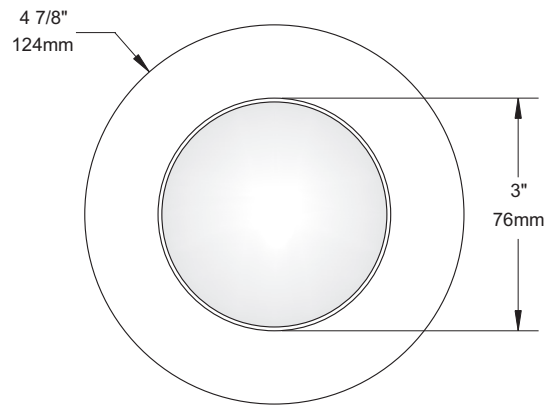

COMPATIBLE HOUSINGS

35W PAR20 ISCA2000	50W PAR20 CA2000S NWF2000CAS	13W CF F2000L ISF2000L
18W CF F2000LU18 ISF2000LU18 NWF2000LU18	26W CF F2000LU26 NWF2000LU26