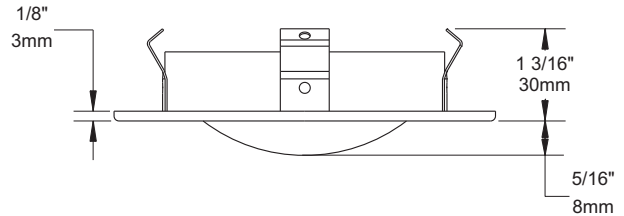

SPECIFICATION SHEET

4" 2000 SERIES

A2451S

LOW PROFILE SHOWER TRIM WITH FROSTED CONVEX LENS

	Wet Location YES
	Compact Fluorescent 13W, 18W or 26W
	PAR PAR20 35-50W
	Insulated ceiling housing ISCA2000, ISF2000L
	New construction housing NWF2000CAS, NWF2000LU13,18,26
	Remodel housing CA2000S, F2000L, F2000LU18,26
	Standard : Frosted lens Available : Clear lens (3), Frosted with clear center lens (4). To order, place the lens code after the trim code, before the « S ». Ex. : A2403S-01