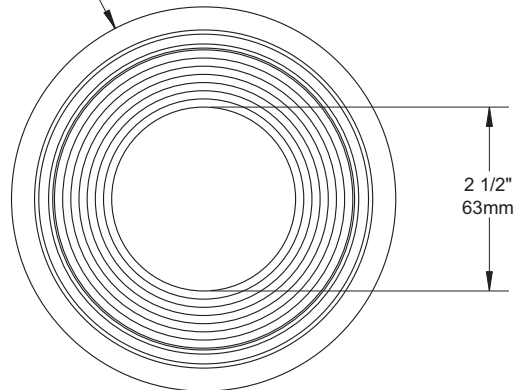

BOÎTIERS COMPATIBLES

50W MR16

ISMR2000M
IT2000E
IT2000M
NW2000CM
NW2000E
NW2000LM

42W MR16

IT2000CE
IT2000CM
NW2000CE

Ø 5 3/16"
132mm

TRIM FINISHES

- | | | |
|--------------|--------------------------|----------------------|
| -01 WHITE | -04BR BRUSHED CHROME | -08 ANTIQUE SILVER |
| -02 BLACK | -05 ARCHITECTURAL BRONZE | -11 MATTE WHITE |
| -03 24K GOLD | -06 ANTIQUE COPPER | -12BR BRUSHED NICKEL |
| -04 CHROME | -07 ANTIQUE BRASS | -13 SATIN NICKEL |
| | | -14 ALMOND |