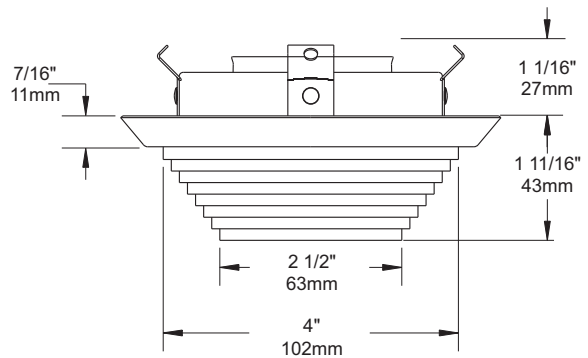

BOÎTIERS COMPATIBLES

50W MR16

ISMR2000M
IT2000E
IT2000M
NW2000CM
NW2000E
NW2000LM