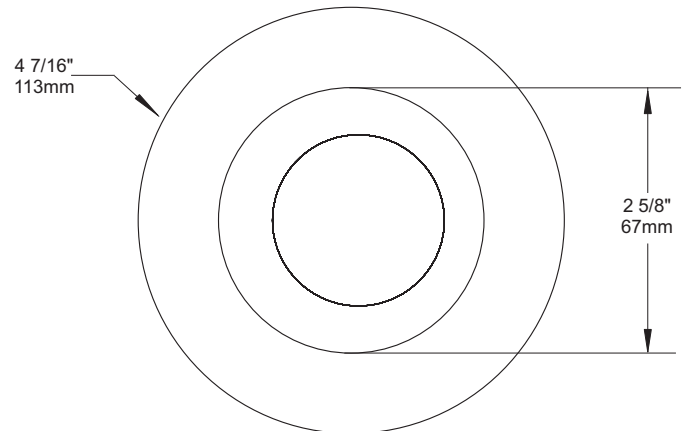

COMPATIBLE HOUSINGS

50W			
GU-GZ/10	50W MR16	35W MR16	20W MR16
IT3000LT*	ISMR3000M	NW3000LM	ISMR3000E35
NW3000LT*	IT3000LE	NW3000CE	ISMR3000M35
	IT3000LM	NW3000CM	ISMR3000E20
	NW3000LE		ISMR3000M20

TRIM FINISH

-01 WHITE	-04BR BRUSHED CHROME PLATED	-08 ANTIQUE SILVER PLATED
-02 BLACK	-05 ARCHITECTURAL BRONZE	-11 MATTE WHITE
-03 24K GOLD PLATED	-06 ANTIQUE COPPER	-12BR BRUSHED NICKEL PLATED
-04 CHROME PLATED	-07 ANTIQUE BRASS PLATED	-13 SATIN NICKEL PLATED
		-14 ALMOND

Unless otherwise indicated, trims are for interior use only. For exterior use and up to wet conditions (Wet Location), **MARINE GRADE** treatment is recommended. Available for finishes -01,-02,-05,-06,-11 and -14 only.

Project _____

Representative _____

CONTRAST
LIGHTING

1009, rue du Parc Industriel, Saint-Jean-Chrysostome, Qc, CAN G6Z 1C5 Tel.: 1-888-839-4624 Fax : 1-877-839-7057
info@contrastlighting.com
www.contrastlighting.com

APRIL 2010