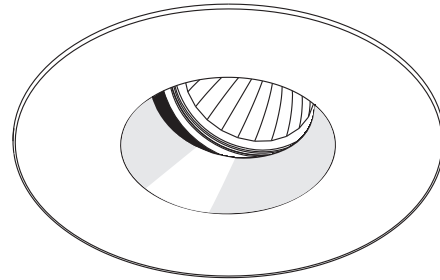

SPECIFICATION SHEET

3 1/2" 3000 SERIES

T3450W

LOW PROFILE ADJUSTABLE REGRESSED WALL WASH TRIM

	YES
Damp Location	
	20-50W
MR16	
	50W*
GU/GZ-10	

	Standard : Anodized aluminum		
	Available :		
Reflector	Anodized	Specular	Painted
	Azur (AZ)	Black (BK)	White (-01)
	Burnt orange (BO)	Champagne (CH)	Black (-02)
	Cobalt blue (CB)	Clear (CL)	Matte White (-11)
	Inca Gold (IG)		
	Ruby (RU)		
	To order a white trim with the standard reflector : T3450W-01		
To order a white trim with an Azur smooth reflector : T3450W-01AZ			

	Insulated ceiling housing ISMR3000E20, ISMR3000E35, ISMR3000M, ISMR3000M20, ISMR3000M35
---	--

	New construction housing NW3000CE, NW3000CM, NW3000LE, NW3000LM, NW3000LT*
---	---

	Remodel housing IT3000LE, IT3000LM, IT3000LT*
---	--