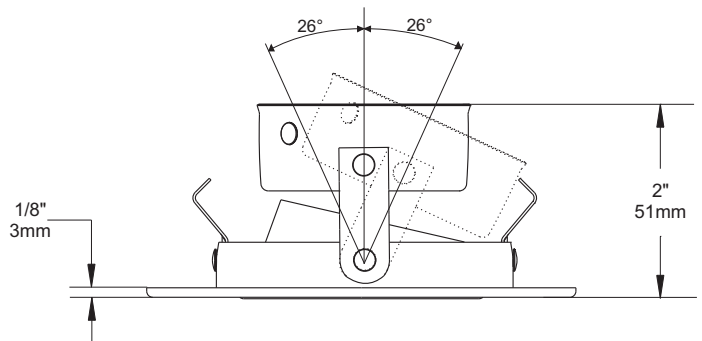

COMPATIBLE HOUSINGS

50W			
GU-GZ/10	50W MR16	35W MR16	20W MR16
IT3000LT*	ISMR3000M	NW3000LM	ISMR3000E35
NW3000LT*	IT3000LE	NW3000CE	ISMR3000M35
	IT3000LM	NW3000CM	ISMR3000E20
	NW3000LE		ISMR3000M20

TRIM FINISH

-01 WHITE	-04BR BRUSHED CHROME PLATED	-08 ANTIQUE SILVER PLATED
-02 BLACK	-05 ARCHITECTURAL BRONZE	-11 MATTE WHITE
-03 24K GOLD PLATED	-06 ANTIQUE COPPER	-12BR BRUSHED NICKEL PLATED
-04 CHROME PLATED	-07 ANTIQUE BRASS PLATED	-13 SATIN NICKEL PLATED
		-14 ALMOND

Unless otherwise indicated, trims are for interior use only. For exterior use and up to wet conditions (Wet Location), **MARINE GRADE** treatment is recommended. Available for finishes -01,-02,-05,-06,-11 and -14 only.

Project _____

Representative _____

CONTRAST
LIGHTING

1009, rue du Parc Industriel, Saint-Jean-Chrysostome, Qc, CAN G6Z 1C5 Tel.: 1-888-839-4624 Fax : 1-877-839-7057
info@contrastlighting.com
www.contrastlighting.com

APRIL 2010