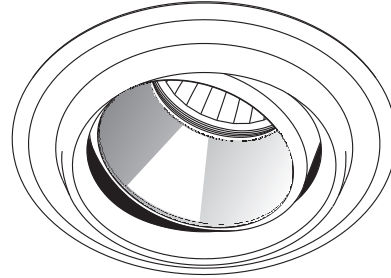

SPECIFICATION SHEET

3 1/2" 3000 SERIES

T3500D

DECOR ADJUSTABLE REGRESSED TRIM WITH SMOOTH REFLECTOR (SM)

| | | | | | | | | | | | | | | | | | | | |
|---|---|-------------------|-----------------|----------------|-----------|------------|-------------|-------------------|----------------|-------------|------------------|------------|-------------------|----------------|--|--|-----------|--|--|
|  | YES | | | | | | | | | | | | | | | | | | |
| Damp Location | | | | | | | | | | | | | | | | | | | |
|  | 20-50W | | | | | | | | | | | | | | | | | | |
| MR16 | | | | | | | | | | | | | | | | | | | |
|  | 50W* | | | | | | | | | | | | | | | | | | |
| GU/GZ-10 | | | | | | | | | | | | | | | | | | | |
| Standard : Anodized aluminum | | | | | | | | | | | | | | | | | | | |
| Available : | | | | | | | | | | | | | | | | | | | |
|  | <table border="0"> <tr> <td>Anodized</td> <td>Specular</td> <td>Painted</td> </tr> <tr> <td>Azur (AZ)</td> <td>Black (BK)</td> <td>White (-01)</td> </tr> <tr> <td>Burnt orange (BO)</td> <td>Champagne (CH)</td> <td>Black (-02)</td> </tr> <tr> <td>Cobalt blue (CB)</td> <td>Clear (CL)</td> <td>Matte White (-11)</td> </tr> <tr> <td>Inca Gold (IG)</td> <td></td> <td></td> </tr> <tr> <td>Ruby (RU)</td> <td></td> <td></td> </tr> </table> | Anodized | Specular | Painted | Azur (AZ) | Black (BK) | White (-01) | Burnt orange (BO) | Champagne (CH) | Black (-02) | Cobalt blue (CB) | Clear (CL) | Matte White (-11) | Inca Gold (IG) | | | Ruby (RU) | | |
| Anodized | Specular | Painted | | | | | | | | | | | | | | | | | |
| Azur (AZ) | Black (BK) | White (-01) | | | | | | | | | | | | | | | | | |
| Burnt orange (BO) | Champagne (CH) | Black (-02) | | | | | | | | | | | | | | | | | |
| Cobalt blue (CB) | Clear (CL) | Matte White (-11) | | | | | | | | | | | | | | | | | |
| Inca Gold (IG) | | | | | | | | | | | | | | | | | | | |
| Ruby (RU) | | | | | | | | | | | | | | | | | | | |
| Reflector | | | | | | | | | | | | | | | | | | | |
| To order a white trim with the by default reflector : T3500D-01SM | | | | | | | | | | | | | | | | | | | |
| To order a white trim with an Azur smooth reflector : T3500D-01-AZSM | | | | | | | | | | | | | | | | | | | |
|  | Insulated ceiling housing ISMR3000E20, ISMR3000E35, ISMR3000M, ISMR3000M20, ISMR3000M35, ISMR3000T* | | | | | | | | | | | | | | | | | | |
|  | New construction housing NW3000CE, NW3000CM, NW3000LE, NW3000LM, NW3000LT* | | | | | | | | | | | | | | | | | | |
|  | Remodel housing IT3000CE, IT3000CM, IT3000E, IT3000M, IT3000LE, IT3000LM, IT3000LT* | | | | | | | | | | | | | | | | | | |