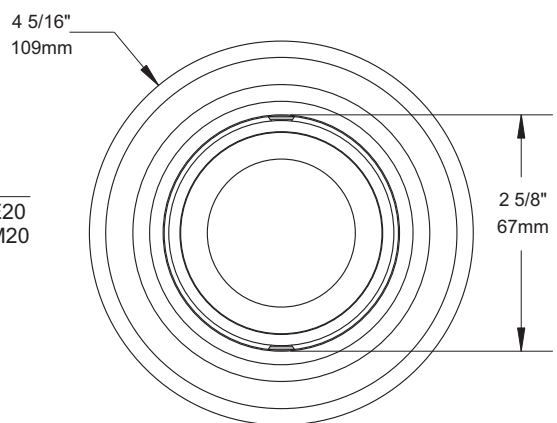

SPECIFICATION SHEET

3 1/2" 3000 SERIES

T3500D

DECOR ADJUSTABLE REGRESSED TRIM WITH SMOOTH REFLECTOR (SM)

| | | | | | | | | | | | | | | | | | | | |
|---|---|-------------------|-----------------|----------------|-----------|------------|-------------|-------------------|----------------|-------------|------------------|------------|-------------------|----------------|--|--|-----------|--|--|
|  | YES | | | | | | | | | | | | | | | | | | |
| Damp Location | | | | | | | | | | | | | | | | | | | |
|  | 20-50W | | | | | | | | | | | | | | | | | | |
| MR16 | | | | | | | | | | | | | | | | | | | |
|  | 50W* | | | | | | | | | | | | | | | | | | |
| GU/GZ-10 | | | | | | | | | | | | | | | | | | | |
| Standard : Anodized aluminum | | | | | | | | | | | | | | | | | | | |
| Available : | | | | | | | | | | | | | | | | | | | |
|  | <table border="0"> <tr> <td>Anodized</td> <td>Specular</td> <td>Painted</td> </tr> <tr> <td>Azur (AZ)</td> <td>Black (BK)</td> <td>White (-01)</td> </tr> <tr> <td>Burnt orange (BO)</td> <td>Champagne (CH)</td> <td>Black (-02)</td> </tr> <tr> <td>Cobalt blue (CB)</td> <td>Clear (CL)</td> <td>Matte White (-11)</td> </tr> <tr> <td>Inca Gold (IG)</td> <td></td> <td></td> </tr> <tr> <td>Ruby (RU)</td> <td></td> <td></td> </tr> </table> | Anodized | Specular | Painted | Azur (AZ) | Black (BK) | White (-01) | Burnt orange (BO) | Champagne (CH) | Black (-02) | Cobalt blue (CB) | Clear (CL) | Matte White (-11) | Inca Gold (IG) | | | Ruby (RU) | | |
| Anodized | Specular | Painted | | | | | | | | | | | | | | | | | |
| Azur (AZ) | Black (BK) | White (-01) | | | | | | | | | | | | | | | | | |
| Burnt orange (BO) | Champagne (CH) | Black (-02) | | | | | | | | | | | | | | | | | |
| Cobalt blue (CB) | Clear (CL) | Matte White (-11) | | | | | | | | | | | | | | | | | |
| Inca Gold (IG) | | | | | | | | | | | | | | | | | | | |
| Ruby (RU) | | | | | | | | | | | | | | | | | | | |
| Reflector | | | | | | | | | | | | | | | | | | | |
| To order a white trim with the by default reflector : T3500D-01SM | | | | | | | | | | | | | | | | | | | |
| To order a white trim with an Azur smooth reflector : T3500D-01-AZSM | | | | | | | | | | | | | | | | | | | |
|  | Insulated ceiling housing ISMR3000E20, ISMR3000E35, ISMR3000M, ISMR3000M20, ISMR3000M35, ISMR3000T* | | | | | | | | | | | | | | | | | | |
|  | New construction housing NW3000CE, NW3000CM, NW3000LE, NW3000LM, NW3000LT* | | | | | | | | | | | | | | | | | | |
|  | Remodel housing IT3000CE, IT3000CM, IT3000E, IT3000M, IT3000LE, IT3000LM, IT3000LT* | | | | | | | | | | | | | | | | | | |