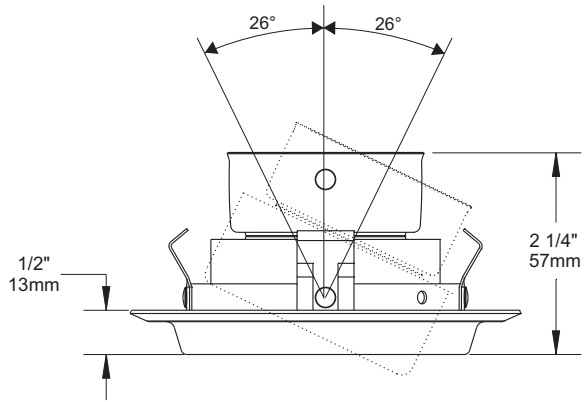

SPECIFICATION SHEET

3 1/2" 3000 SERIES

T3500D

DECOR ADJUSTABLE REGRESSED TRIM WITH SMOOTH REFLECTOR (SM)

| | | | | | | | | | | | | | | | | | | | |
|---|---|-------------------|-----------------|----------------|-----------|------------|-------------|-------------------|----------------|-------------|------------------|------------|-------------------|----------------|--|--|-----------|--|--|
|  | YES | | | | | | | | | | | | | | | | | | |
| Damp Location | | | | | | | | | | | | | | | | | | | |
|  | 20-50W | | | | | | | | | | | | | | | | | | |
| MR16 | | | | | | | | | | | | | | | | | | | |
|  | 50W* | | | | | | | | | | | | | | | | | | |
| GU/GZ-10 | | | | | | | | | | | | | | | | | | | |
| Standard : Anodized aluminum | | | | | | | | | | | | | | | | | | | |
| Available : | | | | | | | | | | | | | | | | | | | |
|  | <table border="0"> <tr> <td>Anodized</td> <td>Specular</td> <td>Painted</td> </tr> <tr> <td>Azur (AZ)</td> <td>Black (BK)</td> <td>White (-01)</td> </tr> <tr> <td>Burnt orange (BO)</td> <td>Champagne (CH)</td> <td>Black (-02)</td> </tr> <tr> <td>Cobalt blue (CB)</td> <td>Clear (CL)</td> <td>Matte White (-11)</td> </tr> <tr> <td>Inca Gold (IG)</td> <td></td> <td></td> </tr> <tr> <td>Ruby (RU)</td> <td></td> <td></td> </tr> </table> | Anodized | Specular | Painted | Azur (AZ) | Black (BK) | White (-01) | Burnt orange (BO) | Champagne (CH) | Black (-02) | Cobalt blue (CB) | Clear (CL) | Matte White (-11) | Inca Gold (IG) | | | Ruby (RU) | | |
| Anodized | Specular | Painted | | | | | | | | | | | | | | | | | |
| Azur (AZ) | Black (BK) | White (-01) | | | | | | | | | | | | | | | | | |
| Burnt orange (BO) | Champagne (CH) | Black (-02) | | | | | | | | | | | | | | | | | |
| Cobalt blue (CB) | Clear (CL) | Matte White (-11) | | | | | | | | | | | | | | | | | |
| Inca Gold (IG) | | | | | | | | | | | | | | | | | | | |
| Ruby (RU) | | | | | | | | | | | | | | | | | | | |
| Reflector | | | | | | | | | | | | | | | | | | | |
| To order a white trim with the by default reflector : T3500D-01SM | | | | | | | | | | | | | | | | | | | |
| To order a white trim with an Azur smooth reflector : T3500D-01-AZSM | | | | | | | | | | | | | | | | | | | |
|  | Insulated ceiling housing ISMR3000E20, ISMR3000E35, ISMR3000M, ISMR3000M20, ISMR3000M35, ISMR3000T* | | | | | | | | | | | | | | | | | | |
|  | New construction housing NW3000CE, NW3000CM, NW3000LE, NW3000LM, NW3000LT* | | | | | | | | | | | | | | | | | | |
|  | Remodel housing IT3000CE, IT3000CM, IT3000E, IT3000M, IT3000LE, IT3000LM, IT3000LT* | | | | | | | | | | | | | | | | | | |