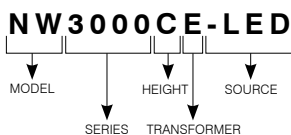

CODIFICATION EXAMPLE

ORDERING CODE

MODEL	SERIES	HEIGHT	TRANSFORMER	SOURCE
NW	3000	C	E	-LED
NW New Construction	3000 3-1/2" Series	C Short	E Electronic	-LED MR16 LED Lamp