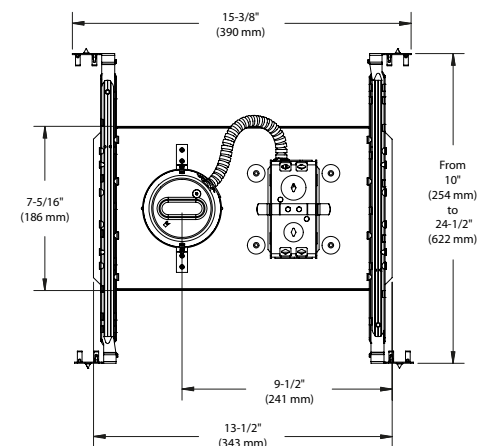

NW3000CE-LED

3-1/2" 3000 Series - Evolution LED

IC Air Tight Short New Construction Housing with Electronic Transformer for MR16 LED Lamp

SPECIFICATIONS

HOUSING DETAILS	18 gauge 0.051" (1.3 mm) thickness galvanized steel. Approved for installation in insulated ceiling in direct contact with insulating material (except polyurethane). Air Tight. Junction box can support up to 10 – 14 gauge wires or 8 – 12 gauge wires. Below-ceiling accessible.				
MOUNTING	Cutout diameter: Ø 3-5/8" (92 mm) Can fit in ceilings up to 1-1/2" (38 mm) thick. Requires a 3-3/4" (96 mm) clearance beyond the ceiling level. Contrast hooks for ease of installation and a perfect fit to ceiling. Mounting bars extend from 10" (254 mm) to 24-1/2" (622 mm) to fit in most ceiling structures (compatible with suspended ceilings). No light leakage.				
LAMP	MR16 LED GU 5.3 11.5W MAX				
VOLTAGE	120 Volts				
TRANSFORMER	Electronic Transformer Hatch A/C LED, 15W 120V/12V (RS12-15M-LED) Dedicated to LED Lamps				
DIMMING	During Product Development Contrast tested some dimmers that you will find by consulting regularly the dimmer compatibility list on our website at (www.contrastlighting.com). Constant progresses in LED lamps and dimmers technologies may offer change in compatibility options that you will find by consulting frequently the lamp manufacturer compatibility list.				
COMPATIBLE TRIMS	R3151 R3151K R3151W R3151WK R3152 R3171 R3450D R3470	R3652 S3145 S3151 S3400 S3450 S3450D T3100	T3125 T3145 T3145D T3145DG T3145W T3152 T3165 T3185	T3200 T3250 T3250DG T3260 T3300 T3400 T3400D	T3450 T3450D T3450K T3450W T3650 T3652 T3850
THERMAL PROTECTION	TC 194°F (90°C)				
CERTIFICATION	<ul style="list-style-type: none"> cULus E343977 for damp locations Certified Air Tight ASTM E283 				
WARRANTY	5 years on socket and 3 years on electronic transformer.				