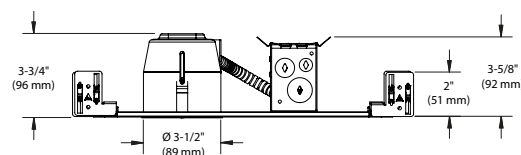

NW3000CE-LED

3-1/2" 3000 Series - Evolution LED

IC Air Tight Short New Construction Housing with Electronic Transformer for MR16 LED Lamp

SPECIFICATIONS

HOUSING DETAILS	18 gauge 0.051" (1.3 mm) thickness galvanized steel. Approved for installation in insulated ceiling in direct contact with insulating material (except polyurethane). Air Tight. Junction box can support up to 10 – 14 gauge wires or 8 – 12 gauge wires. Below-ceiling accessible.				
MOUNTING	Cutout diameter: Ø 3-5/8" (92 mm) Can fit in ceilings up to 1-1/2" (38 mm) thick. Requires a 3-3/4" (96 mm) clearance beyond the ceiling level. Contrast hooks for ease of installation and a perfect fit to ceiling. Mounting bars extend from 10" (254 mm) to 24-1/2" (622 mm) to fit in most ceiling structures (compatible with suspended ceilings). No light leakage.				
LAMP	MR16 LED GU 5.3 11.5W MAX				
VOLTAGE	120 Volts				
TRANSFORMER	Electronic Transformer Hatch A/C LED, 15W 120V/12V (RS12-15M-LED) Dedicated to LED Lamps				
DIMMING	During Product Development Contrast tested some dimmers that you will find by consulting regularly the dimmer compatibility list on our website at (www.contrastlighting.com). Constant progresses in LED lamps and dimmers technologies may offer change in compatibility options that you will find by consulting frequently the lamp manufacturer compatibility list.				
COMPATIBLE TRIMS	R3151 R3151K R3151W R3151WK R3152 R3171 R3450D R3470	R3652 S3145 S3151 S3400 S3450 S3450D T3100	T3125 T3145 T3145D T3145DG T3145W T3152 T3165 T3185	T3200 T3250 T3250DG T3260 T3300 T3400 T3400D	T3450 T3450D T3450K T3450W T3650 T3652 T3850
THERMAL PROTECTION	TC 194°F (90°C)				
CERTIFICATION	<ul style="list-style-type: none"> cULus E343977 for damp locations Certified Air Tight ASTM E283 				
WARRANTY	5 years on socket and 3 years on electronic transformer.				