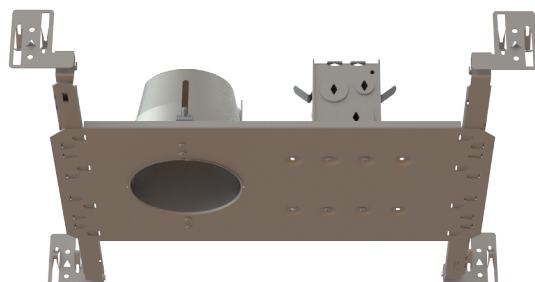

NW3000CE-LED

3-1/2" 3000 Series - Evolution LED

IC Air Tight Short New Construction Housing with Electronic Transformer for MR16 LED Lamp

SPECIFICATIONS

HOUSING DETAILS	18 gauge 0.051" (1.3 mm) thickness galvanized steel. Approved for installation in insulated ceiling in direct contact with insulating material (except polyurethane). Air Tight. Junction box can support up to 10 – 14 gauge wires or 8 – 12 gauge wires. Below-ceiling accessible.				
MOUNTING	Cutout diameter: Ø 3-5/8" (92 mm) Can fit in ceilings up to 1-1/2" (38 mm) thick. Requires a 3-3/4" (96 mm) clearance beyond the ceiling level. Contrast hooks for ease of installation and a perfect fit to ceiling. Mounting bars extend from 10" (254 mm) to 24-1/2" (622 mm) to fit in most ceiling structures (compatible with suspended ceilings). No light leakage.				
LAMP	MR16 LED GU 5.3 11.5W MAX				
VOLTAGE	120 Volts				
TRANSFORMER	Electronic Transformer Hatch A/C LED, 15W 120V/12V (RS12-15M-LED) Dedicated to LED Lamps				
DIMMING	During Product Development Contrast tested some dimmers that you will find by consulting regularly the dimmer compatibility list on our website at (www.contrastlighting.com). Constant progresses in LED lamps and dimmers technologies may offer change in compatibility options that you will find by consulting frequently the lamp manufacturer compatibility list.				
COMPATIBLE TRIMS	R3151 R3151K R3151W R3151WK R3152 R3171 R3450D R3470	R3652 S3145 S3151 S3400 S3450 S3450D T3100	T3125 T3145 T3145D T3145DG T3145W T3152 T3165 T3185	T3200 T3250 T3250DG T3260 T3300 T3400 T3400D	T3450 T3450D T3450K T3450W T3650 T3652 T3850
THERMAL PROTECTION	TC 194°F (90°C)				
CERTIFICATION	<ul style="list-style-type: none"> cULus E343977 for damp locations Certified Air Tight ASTM E283 				
WARRANTY	5 years on socket and 3 years on electronic transformer.				